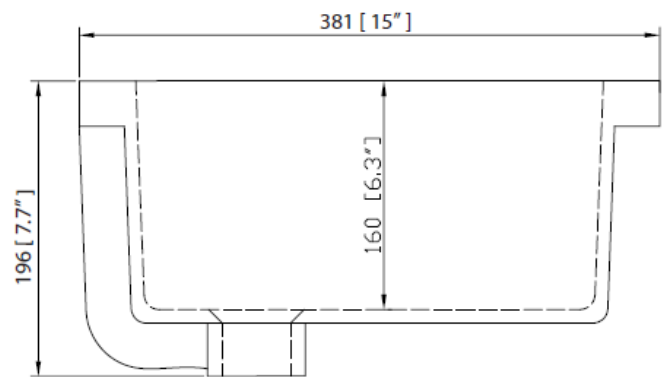

LXVANITYAM37CG *shown above*
Faucet not included

VANITY TECHNICAL SPECIFICATIONS

Height	35 in
Width	37 in
Depth	22 in
Weight	148 pounds
Faucet Hole Opening	8 in Widespread
Included	CUM20WT-R Lavatory Sink, Vanity top, Cabinet Hardware and Backsplash

37" Single Bowl Bathroom Vanity with Top and Lavatory Sink

Product Specifications

PRODUCT DIAGRAMS

Front

Back

Side

Top

Contact your sales representative for more information or visit our website at luxartcollection.com

37" Single Bowl Bathroom Vanity with Top and Lavatory Sink

LUXART®

Product Specifications

PRODUCT DIAGRAMS

Top

Front

Side

Contact your sales representative for more information or visit our website at luxartcollection.com