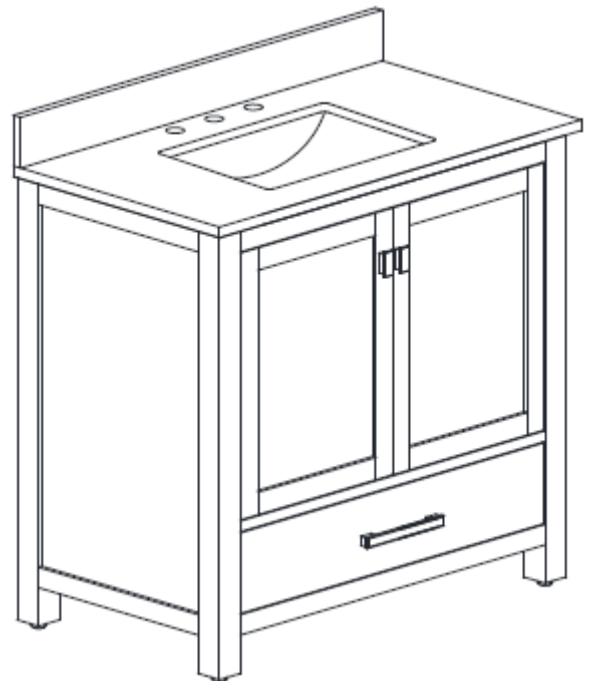

37" Single Bowl Bathroom Vanity with Top and Lavatory Sink

LUXART®

Product Specifications

andressa[®]
MODERN

The Andressa Modern Collection embraces simple clean design in two striking finishes, accented by brushed nickel hardware. Featuring solid poplar wood and veneer construction, soft-close drawer glides, the Andressa Modern Collection blends quality, style, and versatility.

FEATURES

- Solid poplar wood frame
- Plywood panels
- 2 soft-close doors
- 1 soft-close drawer with dovetail joints
- Brushed nickel finish hardware
- Adjustable height levelers
- Pre-installed Carrera White marble ½" thick countertop with 4" backsplash
- Vanity top pre-drilled for 8" widespread faucet
- Pre-Installed rectangular vitreous china undermount sink with 1.8" drain opening and overflow outlet
- Partially open back for easier plumbing installation

LXVANITYAM37CG *shown above*
Faucet not included

VANITY TECHNICAL SPECIFICATIONS

Height	35 in
Width	37 in
Depth	22 in
Weight	148 pounds
Faucet Hole Opening	8 in Widespread
Included	CUM20WT-R Lavatory Sink, Vanity top, Cabinet Hardware and Backsplash

37" Single Bowl Bathroom Vanity with Top and Lavatory Sink

Product Specifications

PRODUCT DIAGRAMS

Front

Back

Side

Top

Contact your sales representative for more information or visit our website at luxartcollection.com