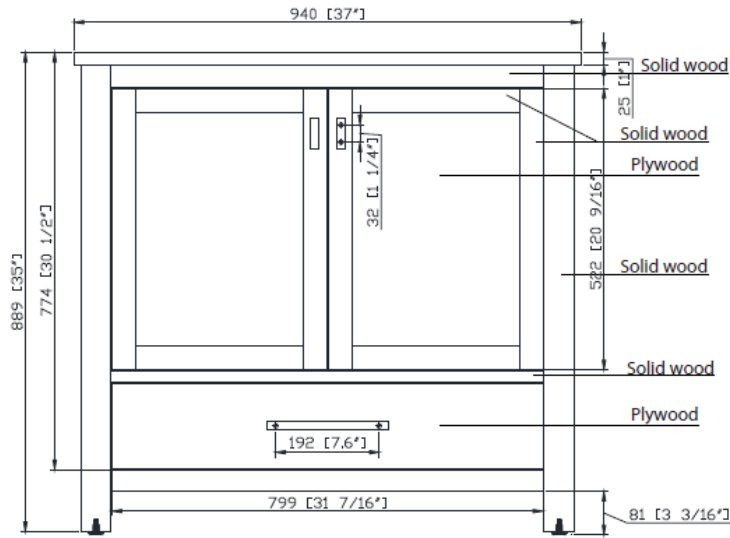

FEATURES

- Solid poplar wood frame
- Plywood panels
- 2 soft-close doors
- 1 soft-close drawer with dovetail joints
- Brushed nickel finish hardware
- Adjustable height levelers
- Pre-installed Carrera White marble ½" thick countertop with 4" backsplash
- Vanity top pre-drilled for 8" widespread faucet
- Pre-Installed rectangular vitreous china undermount sink with 1.8" drain opening and overflow outlet
- Partially open back for easier plumbing installation

LXVANITYAM37CG *shown above*
Faucet not included

VANITY TECHNICAL SPECIFICATIONS

Height	35 in
Width	37 in
Depth	22 in
Weight	148 pounds
Faucet Hole Opening	8 in Widespread
Included	CUM20WT-R Lavatory Sink, Vanity top, Cabinet Hardware and Backsplash

37" Single Bowl Bathroom Vanity with Top and Lavatory Sink

Product Specifications

PRODUCT DIAGRAMS

Front

Back

Side

Top

Contact your sales representative for more information or visit our website at luxartcollection.com

37" Single Bowl Bathroom Vanity with Top and Lavatory Sink

LUXART®

Product Specifications

PRODUCT DIAGRAMS

Top

Front

Side

Contact your sales representative for more information or visit our website at luxartcollection.com