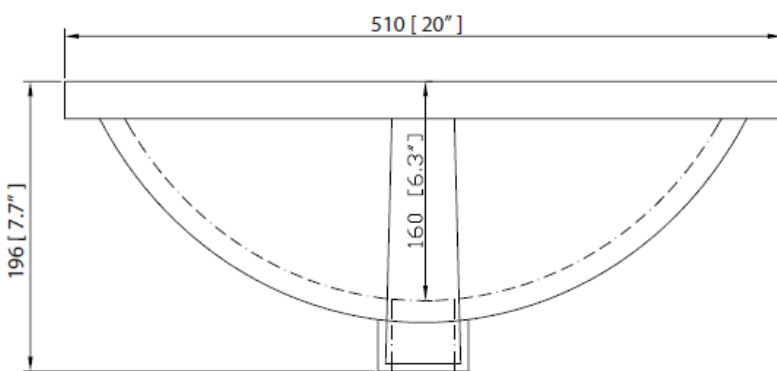

LXVANITYAM37CG *shown above*
Faucet not included

VANITY TECHNICAL SPECIFICATIONS

Height	35 in
Width	37 in
Depth	22 in
Weight	148 pounds
Faucet Hole Opening	8 in Widespread
Included	CUM20WT-R Lavatory Sink, Vanity top, Cabinet Hardware and Backsplash

37" Single Bowl Bathroom Vanity with Top and Lavatory Sink

Product Specifications

PRODUCT DIAGRAMS

Front

Back

Side

Top

Contact your sales representative for more information or visit our website at luxartcollection.com

37" Single Bowl Bathroom Vanity with Top and Lavatory Sink

LUXART®

Product Specifications

PRODUCT DIAGRAMS

Top

Front

Side

Contact your sales representative for more information or visit our website at luxartcollection.com