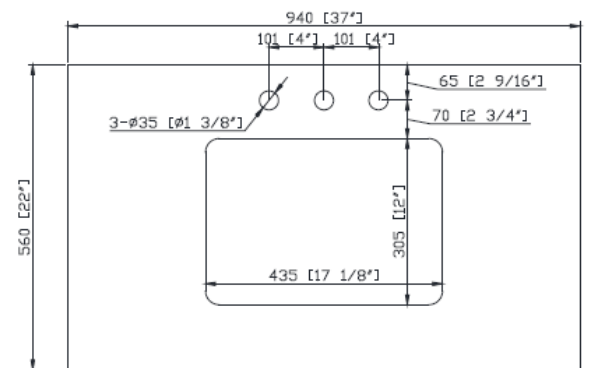

LXVANITYAM37CG *shown above*
Faucet not included

VANITY TECHNICAL SPECIFICATIONS

Height	35 in
Width	37 in
Depth	22 in
Weight	148 pounds
Faucet Hole Opening	8 in Widespread
Included	CUM20WT-R Lavatory Sink, Vanity top, Cabinet Hardware and Backsplash

37" Single Bowl Bathroom Vanity with Top and Lavatory Sink

Product Specifications

PRODUCT DIAGRAMS

Front

Back

Side

Top

Contact your sales representative for more information or visit our website at luxartcollection.com

37" Single Bowl Bathroom Vanity with Top and Lavatory Sink

LUXART®

Product Specifications

PRODUCT DIAGRAMS

Top

Front

Side

Contact your sales representative for more information or visit our website at luxartcollection.com