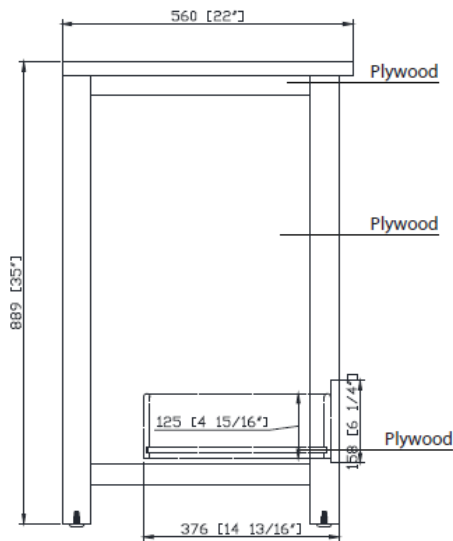

LXVANITYAM37CG *shown above*
Faucet not included

VANITY TECHNICAL SPECIFICATIONS

Height	35 in
Width	37 in
Depth	22 in
Weight	148 pounds
Faucet Hole Opening	8 in Widespread
Included	CUM20WT-R Lavatory Sink, Vanity top, Cabinet Hardware and Backsplash

37" Single Bowl Bathroom Vanity with Top and Lavatory Sink

Product Specifications

PRODUCT DIAGRAMS

Front

Back

Side

Top

Contact your sales representative for more information or visit our website at luxartcollection.com

37" Single Bowl Bathroom Vanity with Top and Lavatory Sink

LUXART®

Product Specifications

PRODUCT DIAGRAMS

Top

Front

Side

Contact your sales representative for more information or visit our website at luxartcollection.com