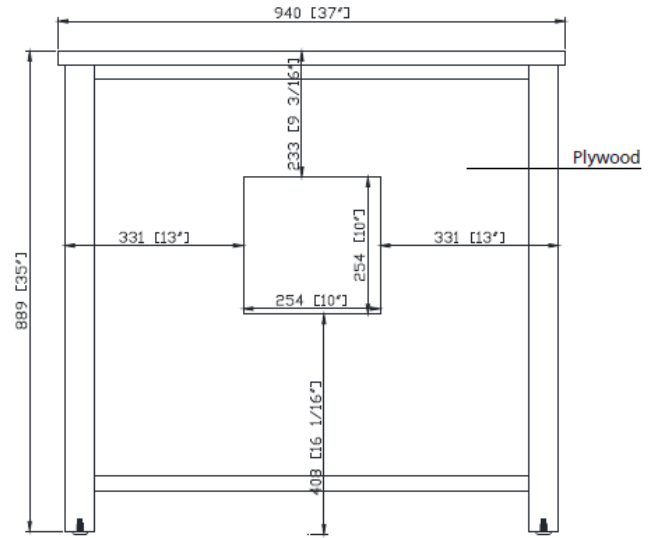

LXVANITYAM37CG *shown above*
Faucet not included

VANITY TECHNICAL SPECIFICATIONS

Height	35 in
Width	37 in
Depth	22 in
Weight	148 pounds
Faucet Hole Opening	8 in Widespread
Included	CUM20WT-R Lavatory Sink, Vanity top, Cabinet Hardware and Backsplash

37" Single Bowl Bathroom Vanity with Top and Lavatory Sink

Product Specifications

PRODUCT DIAGRAMS

Front

Back

Side

Top

Contact your sales representative for more information or visit our website at luxartcollection.com

37" Single Bowl Bathroom Vanity with Top and Lavatory Sink

LUXART®

Product Specifications

PRODUCT DIAGRAMS

Top

Front

Side

Contact your sales representative for more information or visit our website at luxartcollection.com