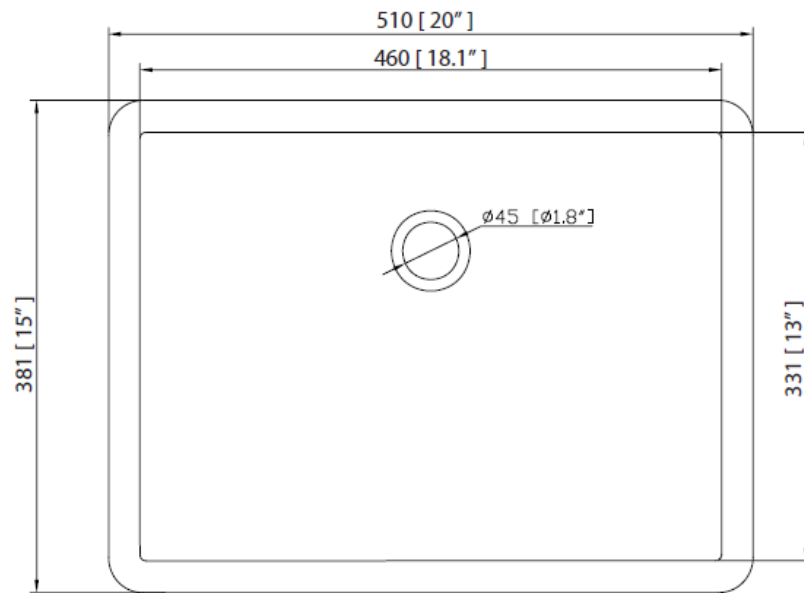

LXVANITYAM37CG *shown above*
Faucet not included

VANITY TECHNICAL SPECIFICATIONS

Height	35 in
Width	37 in
Depth	22 in
Weight	148 pounds
Faucet Hole Opening	8 in Widespread
Included	CUM20WT-R Lavatory Sink, Vanity top, Cabinet Hardware and Backsplash

37" Single Bowl Bathroom Vanity with Top and Lavatory Sink

Product Specifications

PRODUCT DIAGRAMS

Front

Back

Side

Top

Contact your sales representative for more information or visit our website at luxartcollection.com

37" Single Bowl Bathroom Vanity with Top and Lavatory Sink

LUXART®

Product Specifications

PRODUCT DIAGRAMS

Top

Front

Side

Contact your sales representative for more information or visit our website at luxartcollection.com