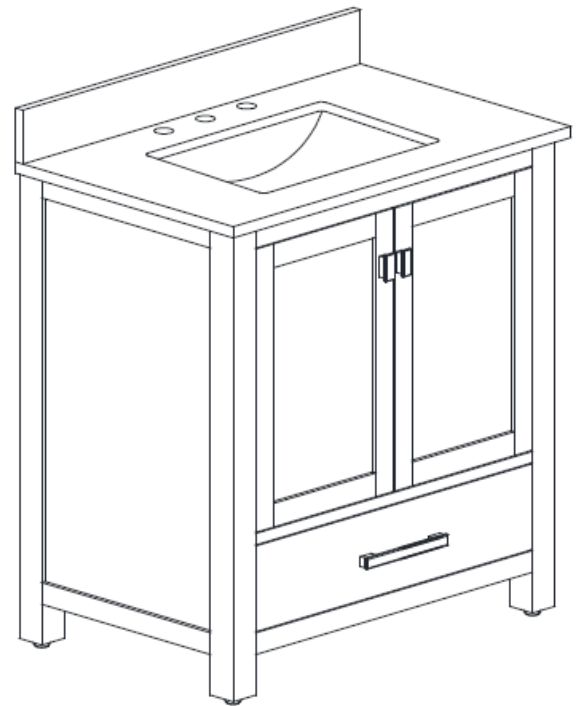

# 31" Single Bowl Bathroom Vanity with Top and Lavatory Sink

## FEATURES

- Solid poplar wood frame
- Plywood panels
- 2 soft-close doors
- 1 soft-close drawer with dovetail joints
- Brushed nickel finish hardware
- Adjustable height levelers
- Pre-installed Carrera White marble ½" thick countertop with 4" backsplash
- Vanity top pre-drilled for 8" widespread faucet
- Pre-Installed rectangular vitreous china undermount sink with 1.8" drain opening and overflow outlet
- Partially open back for easier plumbing installation

## VANITY TECHNICAL SPECIFICATIONS

Height	35 in
Width	31 in
Depth	22 in
Weight	125 pounds
Faucet Hole Opening	8 in Widespread
Included	CUM20WT-R Lavatory Sink, Vanity top, Cabinet Hardware and Backsplash