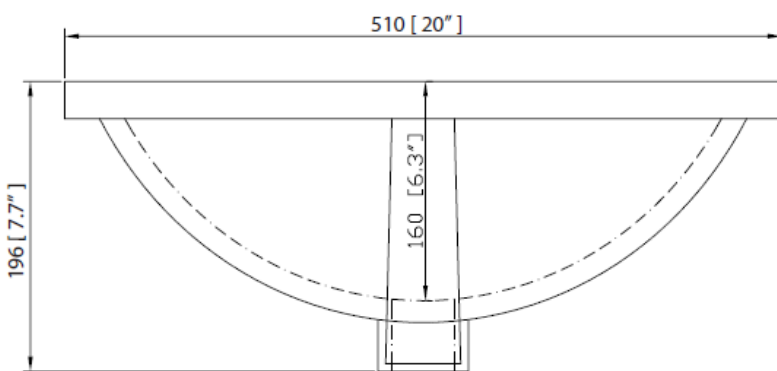

31" Single Bowl Bathroom Vanity with Top and Lavatory Sink

LUXART®

Product Specifications

PRODUCT DIAGRAMS

Top

Front

Side

Contact your sales representative for more information or visit our website at luxartcollection.com