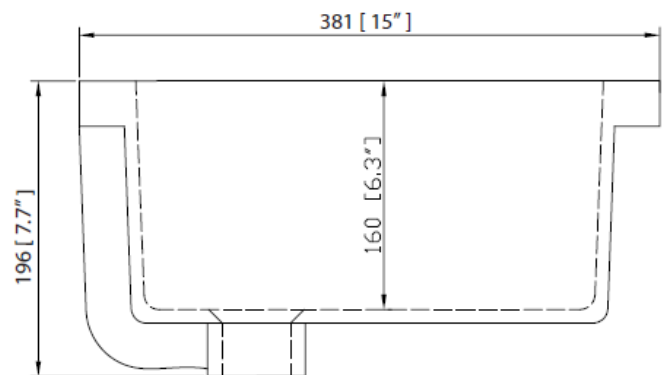

Side

Contact your sales representative for more information or visit our website at luxartcollection.com