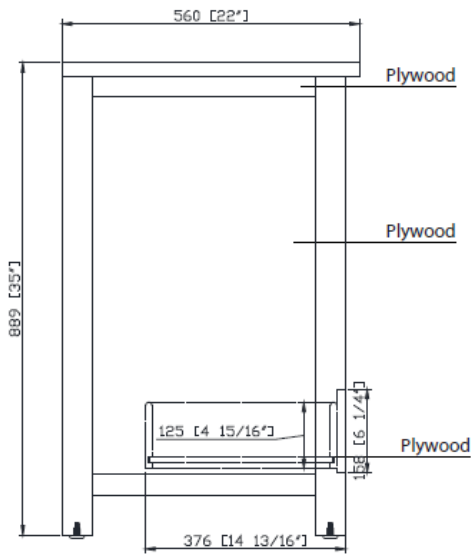

31" Single Bowl Bathroom Vanity with Top and Lavatory Sink

Product Specifications

PRODUCT DIAGRAMS

Back

Side

Top

Contact your sales representative for more information or visit our website at luxartcollection.com