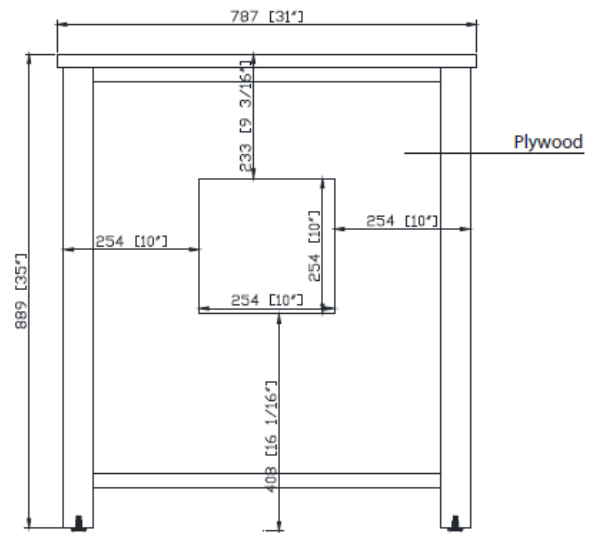

31" Single Bowl Bathroom Vanity with Top and Lavatory Sink

Product Specifications

PRODUCT DIAGRAMS

Back

Side

Top

Contact your sales representative for more information or visit our website at luxartcollection.com