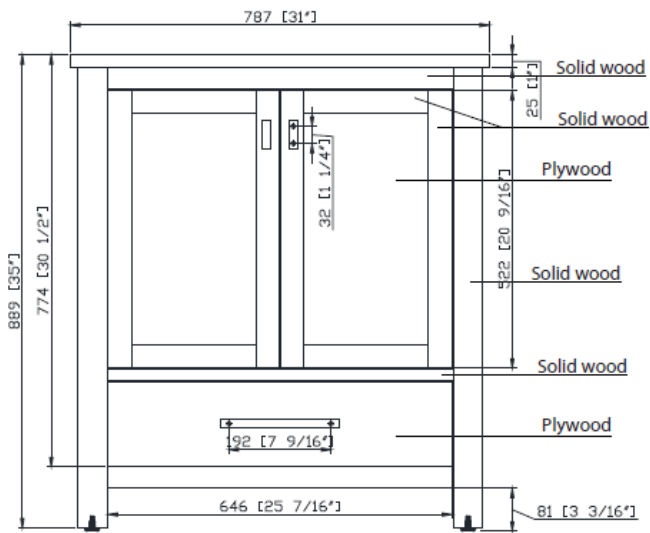

31" Single Bowl Bathroom Vanity with Top and Lavatory Sink

Product Specifications

PRODUCT DIAGRAMS

Front