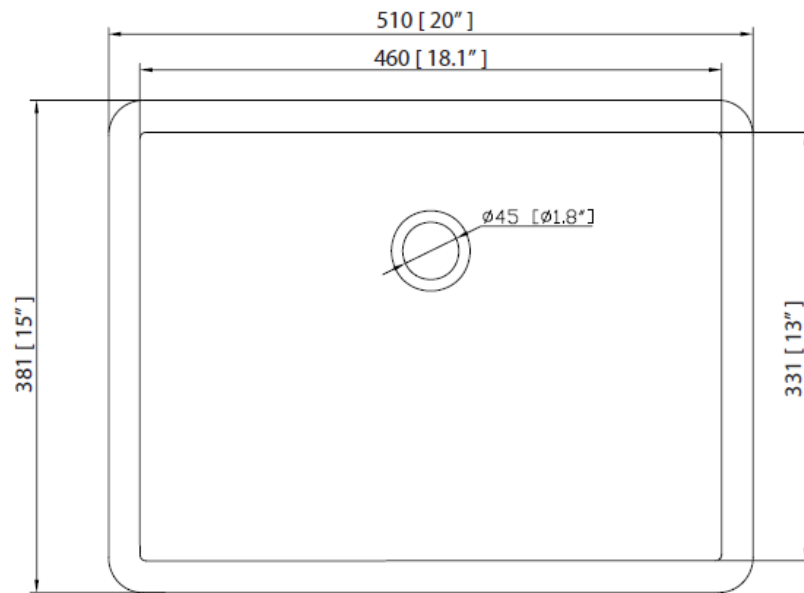

31" Single Bowl Bathroom Vanity with Top and Lavatory Sink

LUXART®

Product Specifications

PRODUCT DIAGRAMS

Top