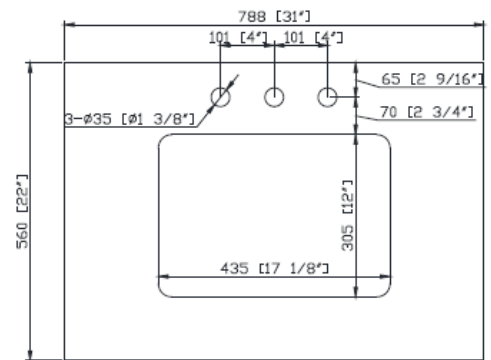

## VANITY TECHNICAL SPECIFICATIONS

Height	35 in
Width	31 in
Depth	22 in
Weight	125 pounds
Faucet Hole Opening	8 in Widespread
Included	CUM20WT-R Lavatory Sink, Vanity top, Cabinet Hardware and Backsplash

## PRODUCT DIAGRAMS

Front

Back

Side

Top

Contact your sales representative for more information or visit our website at [luxartcollection.com](http://luxartcollection.com)