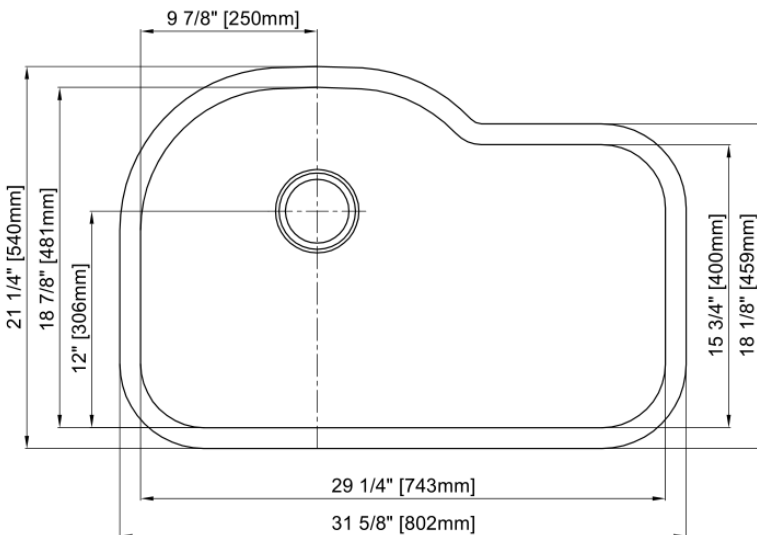

Single Bowl Kitchen Sink

Product Specifications

Features

- 16 Gauge
- Type 304 Stainless Steel
- Fully Undercoated
- Sound Absorption Pads
- Brushed Satin Finish

Overall Size: 31-5/8" x 21-1/4"

Bowl Depth: 9"

Minimum Cabinet Size: 36"

Drain Opening: 3-1/2"

Drain Placement: Left Rear

USE SINK AS CUTOUT TEMPLATE

LXUS3121

Optional Accessories

- Bottom Basin Rack: MLUS3121BG
- Basket Strainer: MLL7, ML18, ML14, ML15
- Soap Dispenser: CSD, LCSD, LGLSD

For cutout measurement: Use sink in sink box.

All dimensions listed are nominal. Luxart® reserves the right to make product and material changes at any time without notice.

Contact your sales representative for more information or visit our website at luxartcollection.com