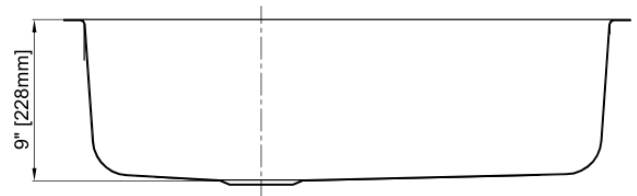

Single Bowl Kitchen Sink

Product Specifications

Features

- 16 Gauge
- Type 304 Stainless Steel
- Fully Undercoated
- Sound Absorption Pads
- Brushed Satin Finish

Overall Size: 31-5/8" x 21-1/4"

Bowl Depth: 9"

Minimum Cabinet Size: 36"

Drain Opening: 3-1/2"

Drain Placement: Left Rear

USE SINK AS CUTOUT TEMPLATE

LXUS3121

Optional Accessories

- Bottom Basin Rack: MLUS3121BG
- Basket Strainer: MLL7, ML18, ML14, ML15
- Soap Dispenser: CSD, LCSD, LGLSD

For cutout measurement: Use sink in sink box.

All dimensions listed are nominal. Luxart® reserves the right to make product and material changes at any time without notice.

Contact your sales representative for more information or visit our website at luxartcollection.com