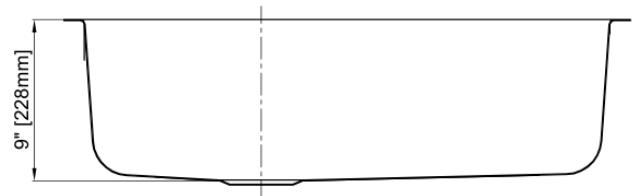

Single Bowl Kitchen Sink

Product Specifications

Features

- 16 Gauge
- Type 304 Stainless Steel
- Includes Mounting Clips
- Fully Undercoated
- Sound Absorption Pads
- Brushed Satin Finish

Overall Size: 31-5/8" x 21-1/4"

Bowl Depth: 9"

Minimum Cabinet Size: 36"

Drain Opening: 3-1/2"

Drain Placement: Left Rear

USE SINK AS CUTOUT TEMPLATE

LXUS3121

Optional Accessories

- Bottom Basin Rack: MLUS3121BG
- Basket Strainer: MLL7, ML18, ML14, ML15
- Soap Dispenser: CSD, LCSD, LGLSD

For cutout measurement: Use sink in sink box.

All dimensions listed are nominal. Luxart® reserves the right to make product and material changes at any time without notice.

Contact your sales representative for more information or visit our website at luxartcollection.com