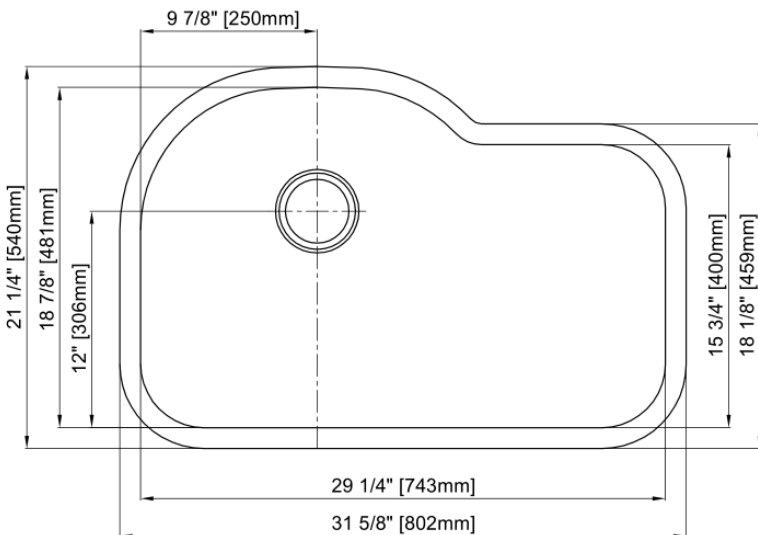

Single Bowl Kitchen Sink

Product Specifications

Features

- 16 Gauge
- Type 304 Stainless Steel
- Includes Mounting Clips
- Fully Undercoated
- Sound Absorption Pads
- Brushed Satin Finish

Overall Size: 31-5/8" x 21-1/4"

Bowl Depth: 9"

Minimum Cabinet Size: 36"

Drain Opening: 3-1/2"

Drain Placement: Left Rear

USE SINK AS CUTOUT TEMPLATE

LXUS3121

Optional Accessories

- Bottom Basin Rack: MLUS3121BG
- Basket Strainer: MLL7, ML18, ML14, ML15
- Soap Dispenser: CSD, LCSD, LGLSD

For cutout measurement: Use sink in sink box.

All dimensions listed are nominal. Luxart® reserves the right to make product and material changes at any time without notice.

Contact your sales representative for more information or visit our website at luxartcollection.com