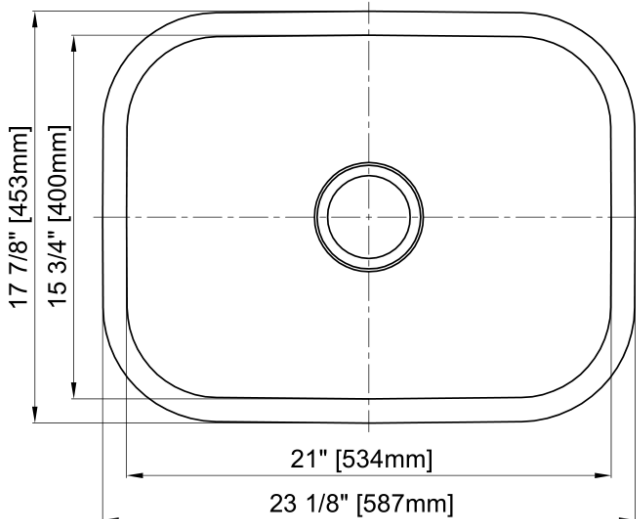

Single Bowl Kitchen Sink

Product Specifications

Features

- 16 Gauge
- Type 304 Stainless Steel
- Fully Undercoated
- Sound Absorption Pads
- Brushed Satin Finish

Overall Size: 23-1/8" x 17-7/8"

Bowl Depth: 9"

Minimum Cabinet Size: 24"

Drain Opening: 3-1/2"

Drain Placement: Center

USE SINK AS CUTOUT TEMPLATE

LXUS2318

Optional Accessories

- Bottom Basin Rack: MLUS2318BG
- Basket Strainer: MLL7, ML18, ML14, ML15
- Soap Dispenser: CSD, LCSD, LGLSD

For cutout measurement: Use sink in sink box.

All dimensions listed are nominal. Luxart® reserves the right to make product and material changes at any time without notice.

Contact your sales representative for more information or visit our website at luxartcollection.com