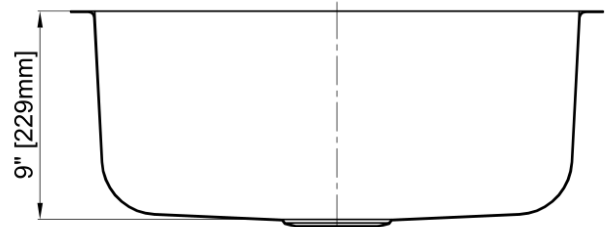

Single Bowl Kitchen Sink

Product Specifications

Features

- 16 Gauge
- Type 304 Stainless Steel
- Fully Undercoated
- Sound Absorption Pads
- Brushed Satin Finish

Overall Size: 23-1/8" x 17-7/8"

Bowl Depth: 9"

Minimum Cabinet Size: 24"

Drain Opening: 3-1/2"

Drain Placement: Center

USE SINK AS CUTOUT TEMPLATE

LXUS2318

Optional Accessories

- Bottom Basin Rack: MLUS2318BG
- Basket Strainer: MLL7, ML18, ML14, ML15
- Soap Dispenser: CSD, LCSD, LGLSD

For cutout measurement: Use sink in sink box.

All dimensions listed are nominal. Luxart® reserves the right to make product and material changes at any time without notice.

Contact your sales representative for more information or visit our website at luxartcollection.com