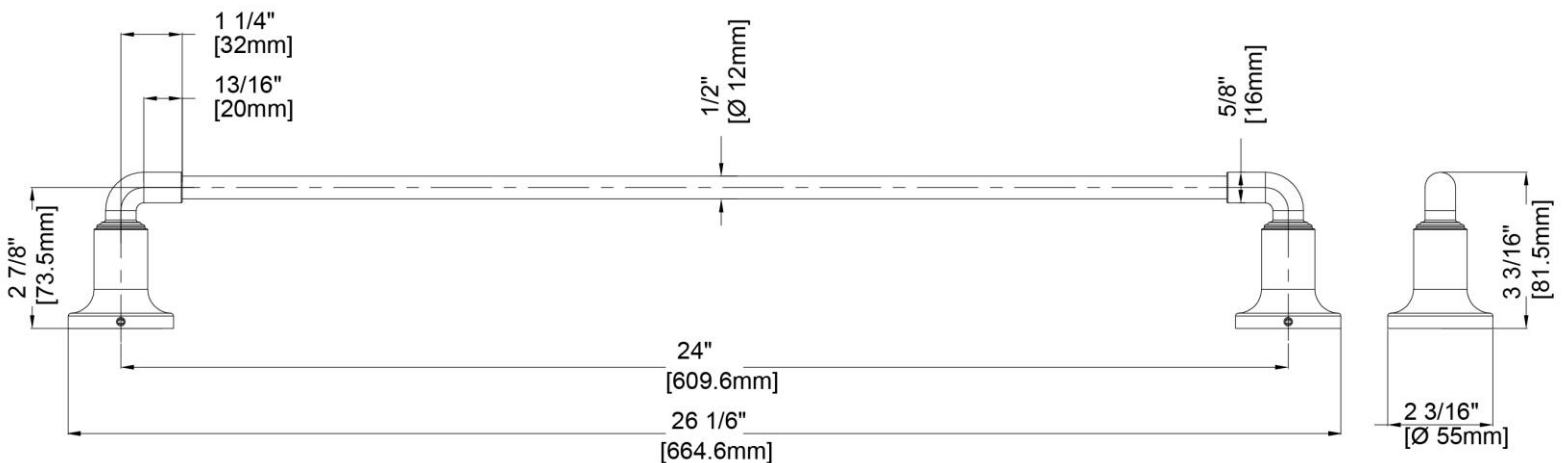

24" Towel Bar

Porte-serviette 24 po
Toallero de barra de 24"

Product Specifications

LUXART.

MINIMALIST

MM24TB-CP
MM24TB-BN
MM24TB-BLM
MM24TB-PBB

FEATURES

- Coordinates with Minimalist and Transitional Design Styles
- Includes Mounting Hardware and Anchors
- Metal Construction

CARACTÉRISTIQUES

- Coordonné aux styles de design minimalistes et transitionnels
- Pièces de montage et d'ancrage comprises
- Construction métal

CARACTERÍSTICAS

- Coordina con estilos de diseño minimalista y de transición
- Incluye accesorios de montaje y pernos de sujeción
- Construcción de metal

AVAILABLE FINISHES / FINIS OFFERTS / DISTINTOS ACABADOS:

- Polished Chrome / Chrome poli / Cromo lustrado (CP)
- PVD Brushed Nickel / PVD Nickel brossé / PVD Níquel cepillado (BN)
- Matte Black / Noir Mat / Negro Mate (BLM)
- PVD Brushed Bronze / PVD Bronze brossé / PVD Bronze cepillado (PBB)

Contact your sales representative for more information or visit our website at luxartcollection.com