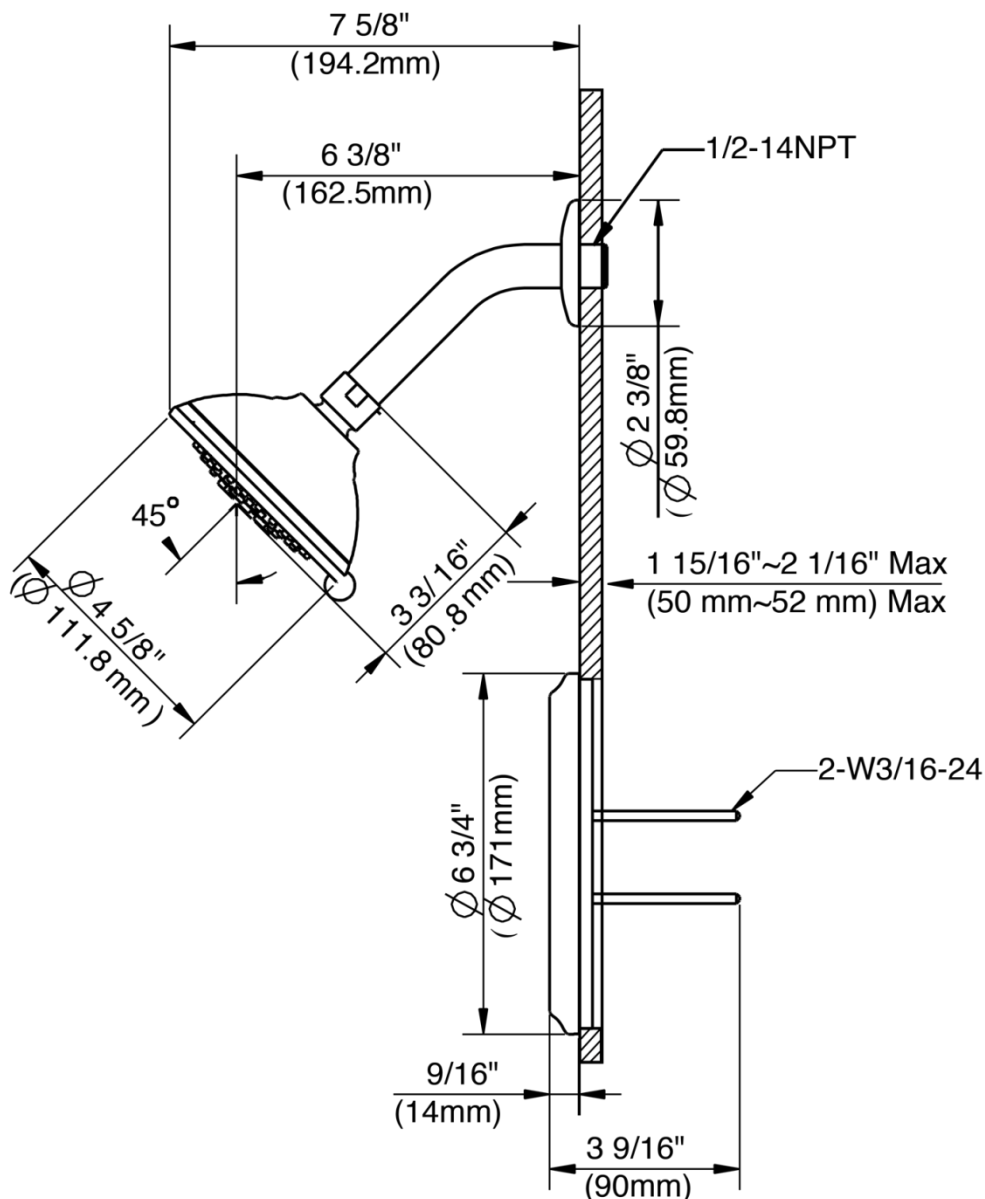

Shower Only Trim, Less Handle

Garniture de douche seulement, sans manette
Pieza exterior para ducha, sin manija

Product Specifications

LUXART®

FACETED TRANSITIONAL

L510LHTO-CP
L510LHTO-BN
L510LHTO-ORB
L510LHTO-PN

Contact your sales representative for more information or visit our website at luxartcollection.com

Revised 9/2/2018