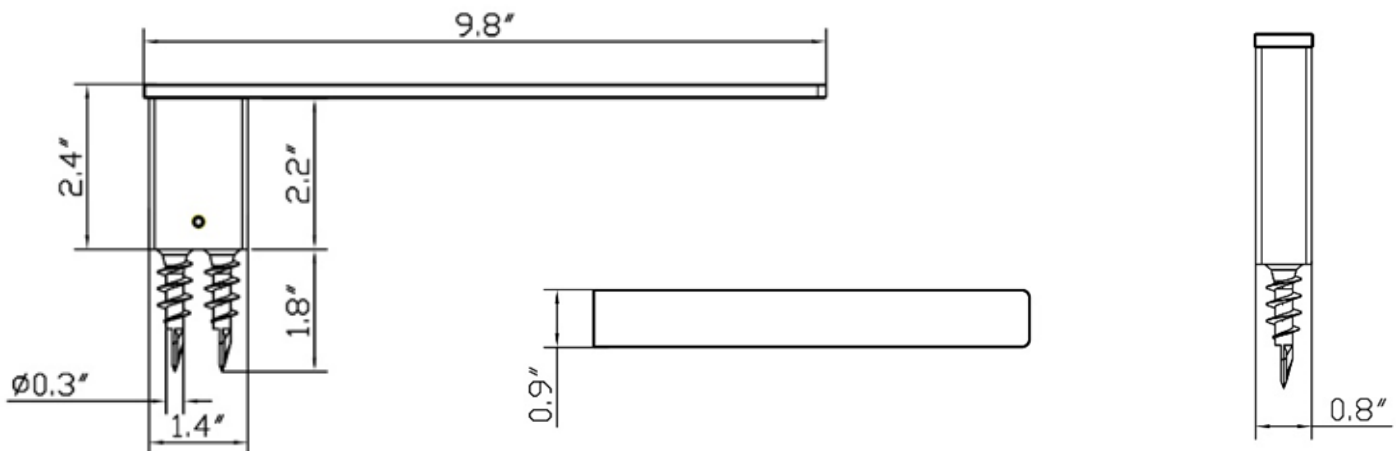

AVAILABLE FINISHES / FINIS OFFERTS / DISTINTOS ACABADOS:

- Polished Chrome / Chrome poli / Cromo lustrado (CP)
- PVD Brushed Nickel / PVD Nickel brossé / PVD Níquel cepillado (BN)

Contact your sales representative for more information or visit our website at luxartcollection.com