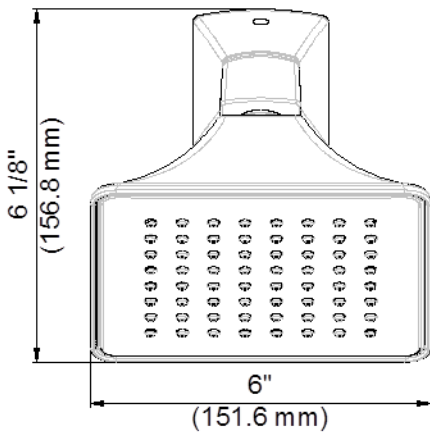

Shower Only Trim

Garniture de douche seulement
Pieza exterior para ducha

Product Specifications

LUXART®

VELERO®

VE511TO18-CP
VE511TO18-BN
VE511TO18-ORB

Contact your sales representative for more information or visit our website at luxartcollection.com