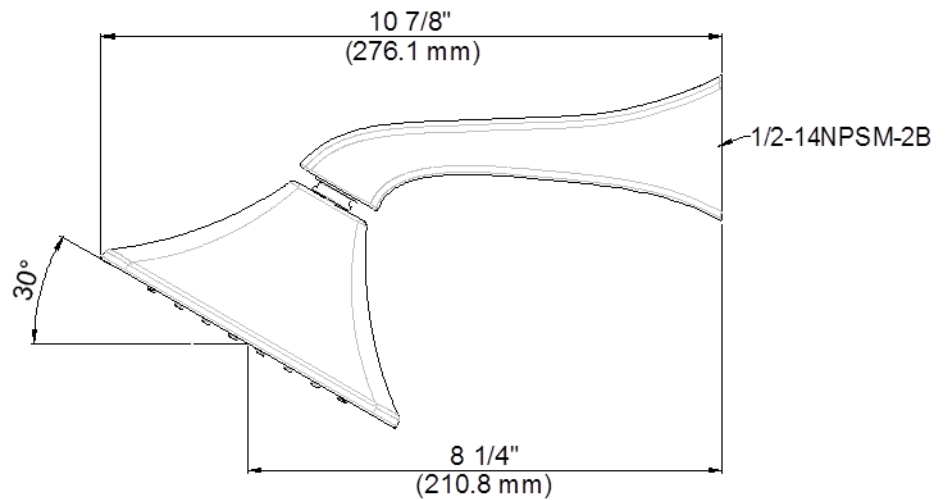

Shower Only Trim

Garniture de douche seulement
Pieza exterior para ducha

Product Specifications

LUXART®

VELERO®

VE511TO18-CP
VE511TO18-BN
VE511TO18-ORB

Contact your sales representative for more information or visit our website at luxartcollection.com