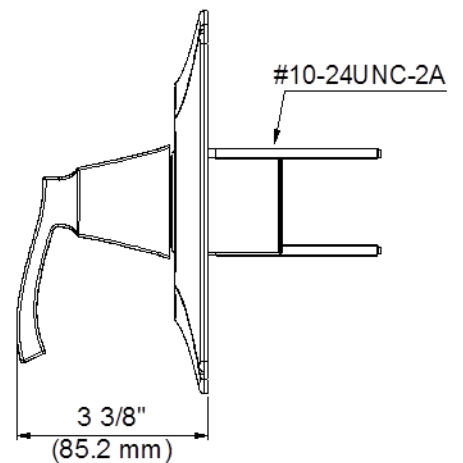

Shower Only Trim

Garniture de douche seulement
Pieza exterior para ducha

Product Specifications

LUXART®

VELERO®

VE511TO18-CP
VE511TO18-BN
VE511TO18-ORB

Contact your sales representative for more information or visit our website at luxartcollection.com