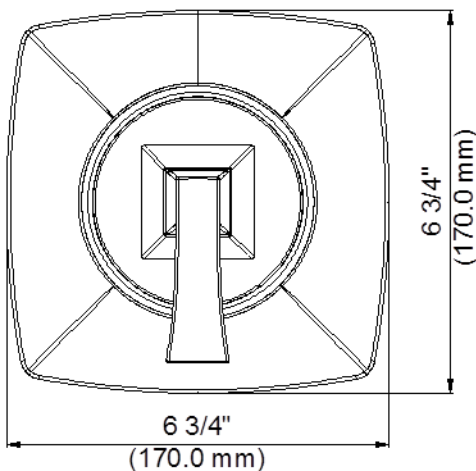

Shower Only Trim

Garniture de douche seulement
Pieza exterior para ducha

Product Specifications

LUXART®

VELERO®

VE511TO18-CP
VE511TO18-BN
VE511TO18-ORB

Contact your sales representative for more information or visit our website at luxartcollection.com