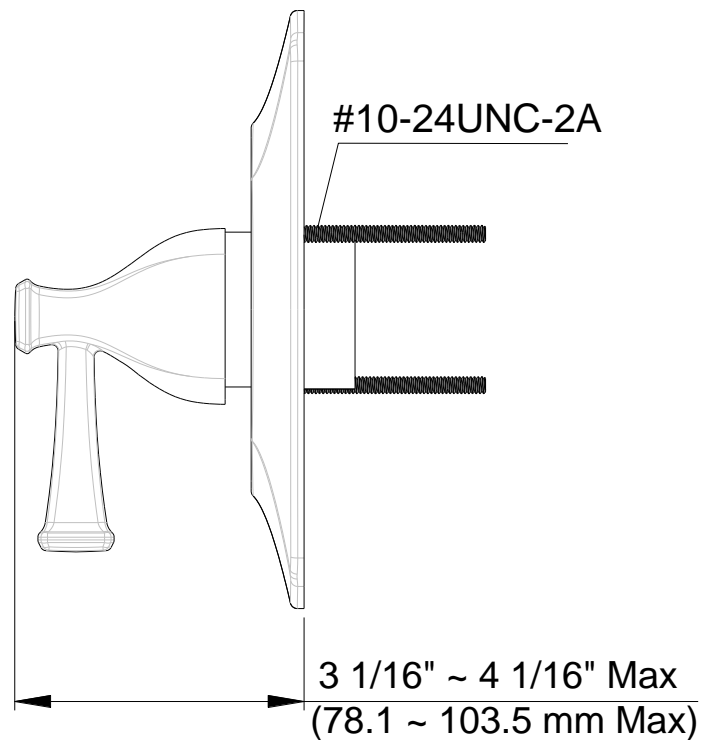

# Valve Only Trim

Garniture robinet seulement  
Pieza exterior para válvula

Product Specifications

LUXART®

Poydras®

PO511TLSH-CP  
PO511TLSH-BN  
PO511TLSH-ORB  
PO511TLSH-PN

Contact your sales representative for more information or visit our website at [luxartcollection.com](http://luxartcollection.com)