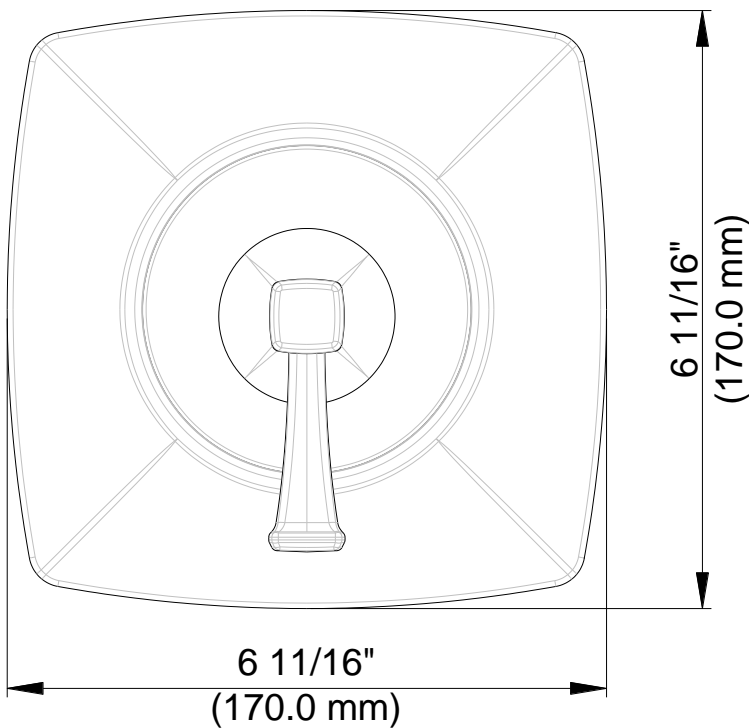

# Valve Only Trim

Garniture robinet seulement  
Pieza exterior para válvula

Product Specifications

LUXART®

Poydras®

PO511TLSH-CP  
PO511TLSH-BN  
PO511TLSH-ORB  
PO511TLSH-PN

Contact your sales representative for more information or visit our website at [luxartcollection.com](http://luxartcollection.com)