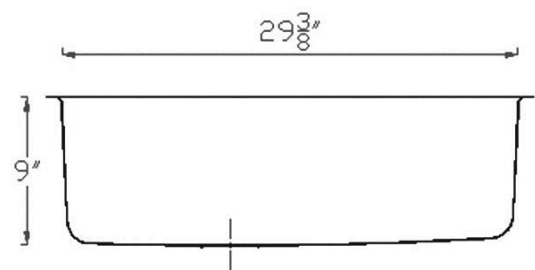

## Product Specifications

---

**Overall Size:** 31-3/8" x 20-1/2"

**Bowl Depth:** 9"

**Cutout:** See cutout template

**Minimum Cabinet Size:** 36"

**Drain Opening:** 3-1/2"

**CUTOUT TEMPLATE INCLUDED INSIDE BOX**

### Features:

- 16 Gauge
- Type 304 Stainless Steel
- Undermount
- Includes Mounting Clips
- Fully Undercoated
- Sound Absorption Pads
- Brushed Satin Finish

**LXUS777**