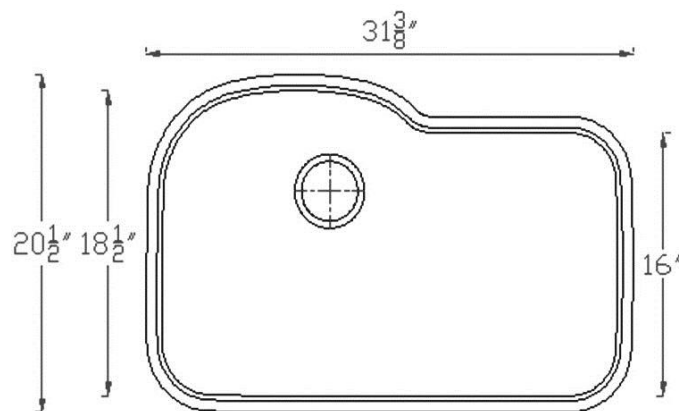

## Product Specifications

---

**Overall Size:** 31-3/8" x 20-1/2"

**Bowl Depth:** 9"

**Cutout:** See cutout template

**Minimum Cabinet Size:** 36"

**Drain Opening:** 3-1/2"

**CUTOUT TEMPLATE INCLUDED INSIDE BOX**

### Features:

- 16 Gauge
- Type 304 Stainless Steel
- Undermount
- Includes Mounting Clips
- Fully Undercoated
- Sound Absorption Pads
- Brushed Satin Finish

**LXUS777**