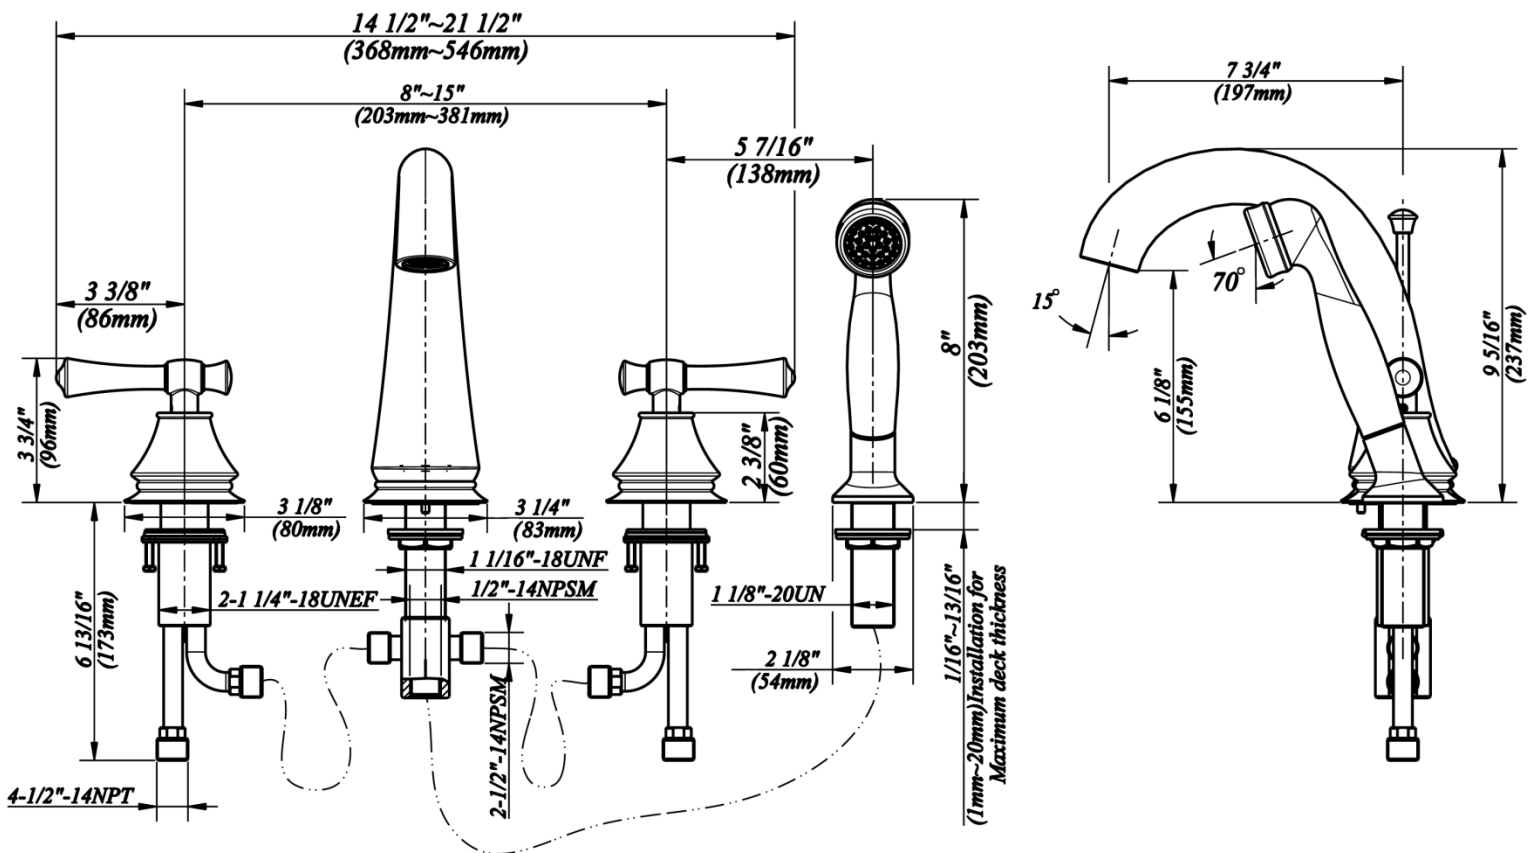

4 Hole Roman Tub Faucet

Robinet pour bain romain à 4 orifices
Grifo tina romana de 4 agujeros

Product Specifications

LUXART®

Carmella®

C341LF-PSCP
C341LF-PSBN
C341LF-PSORB

Contact your sales representative for more information or visit our website at luxartcollection.com

Revised 5/17/2019