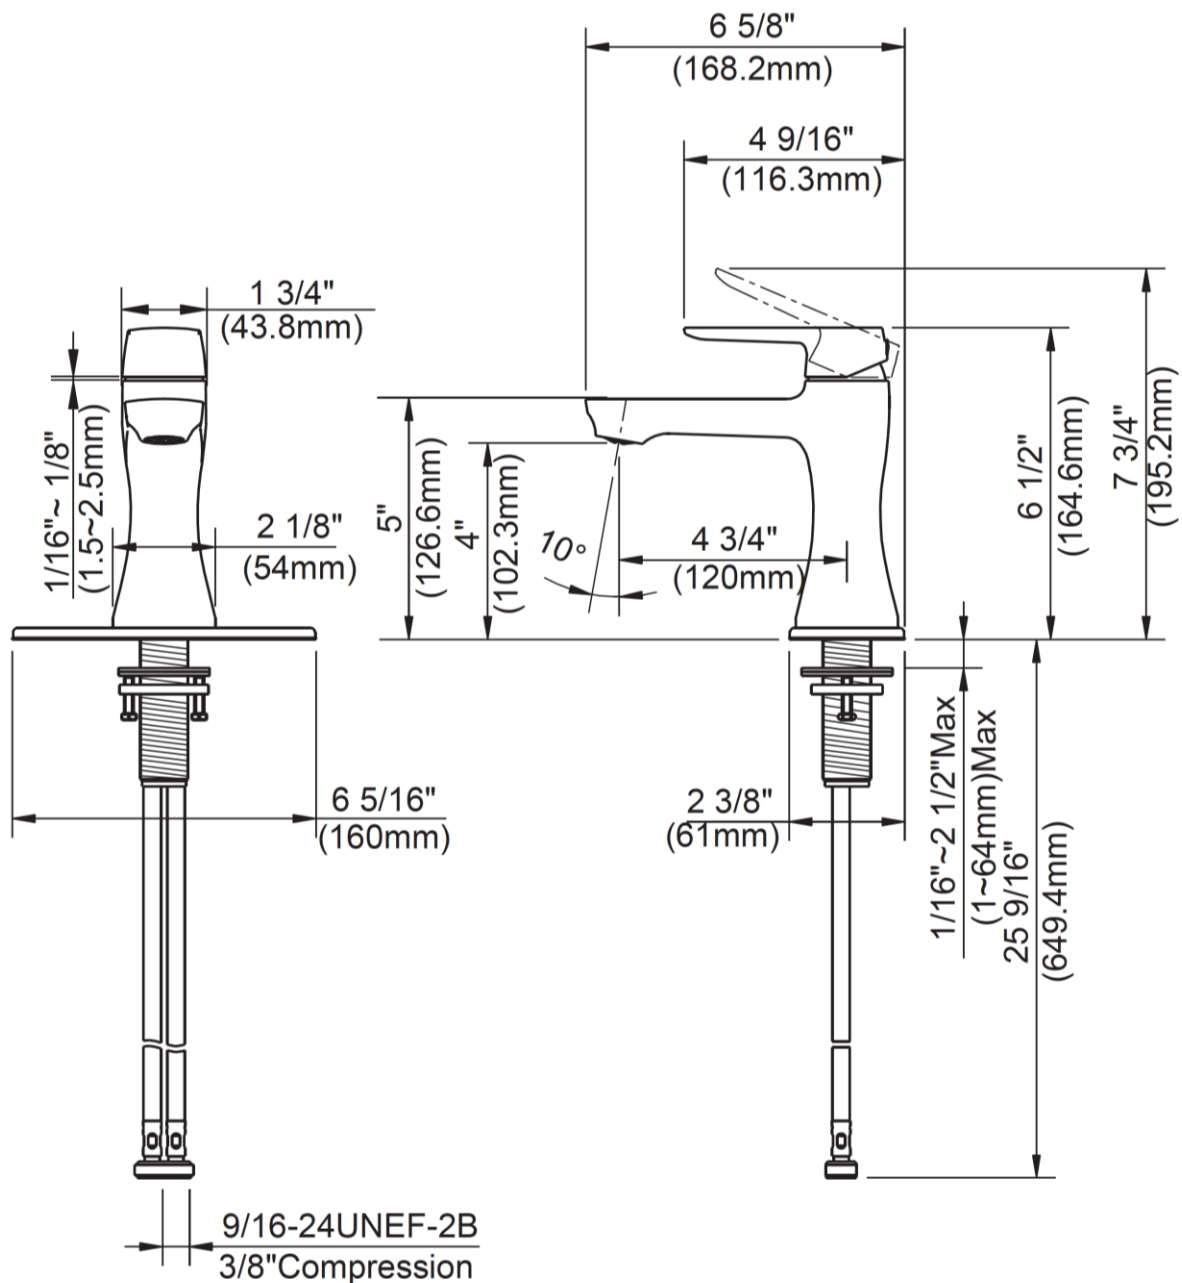

Single Post Mount Faucet

Socle de colonne unique
Grifo con base de columna

Product Specifications

LUXART®

SÖLV™

SL211-CP
SL211-BN

Contact your sales representative for more information or visit our website at luxartcollection.com