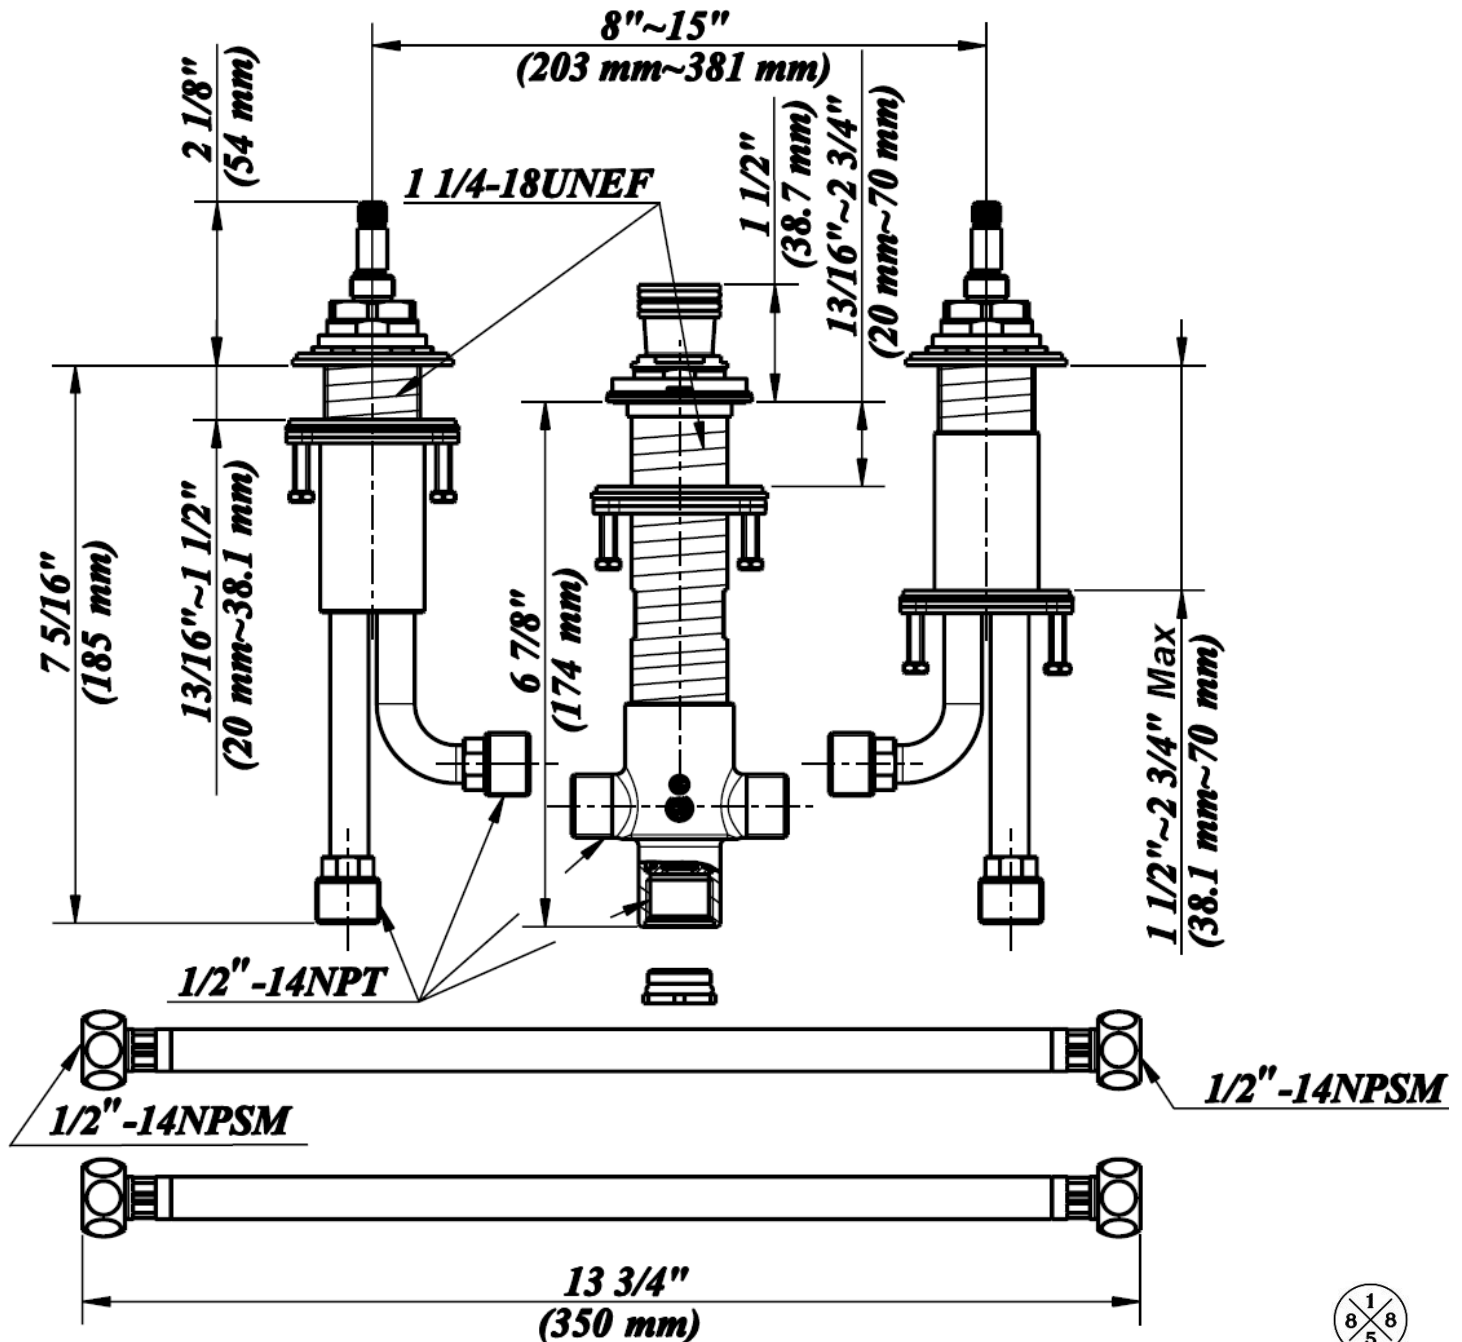

4 Hole Roman Tub Rough-In Valve

Robinetterie brute de baignoire romaine, 4 orifices
Válvula interior para bañera tipo romana de 4 agujeros

LUXART.

Product Specifications

3414-R

Contact your sales representative for more information or visit our website at luxartcollection.com