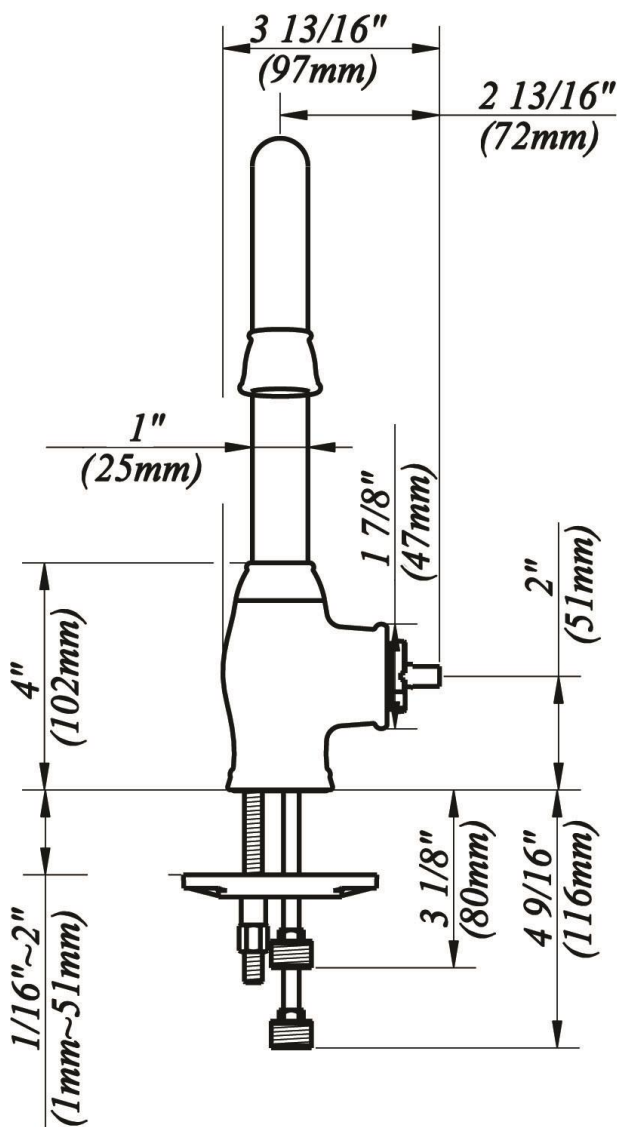

Single Handle Veggie/Bar Faucet

Robinet a manette simple rince-légumes/bar
Grifo para bar/vegetales, de una llave

Product Specifications

LUXART.

L611LH-CP
L611LH-BN
L611LH-ORB

Contact your sales representative for more information or visit our website at luxartcollection.com

Revised 3/22/2019