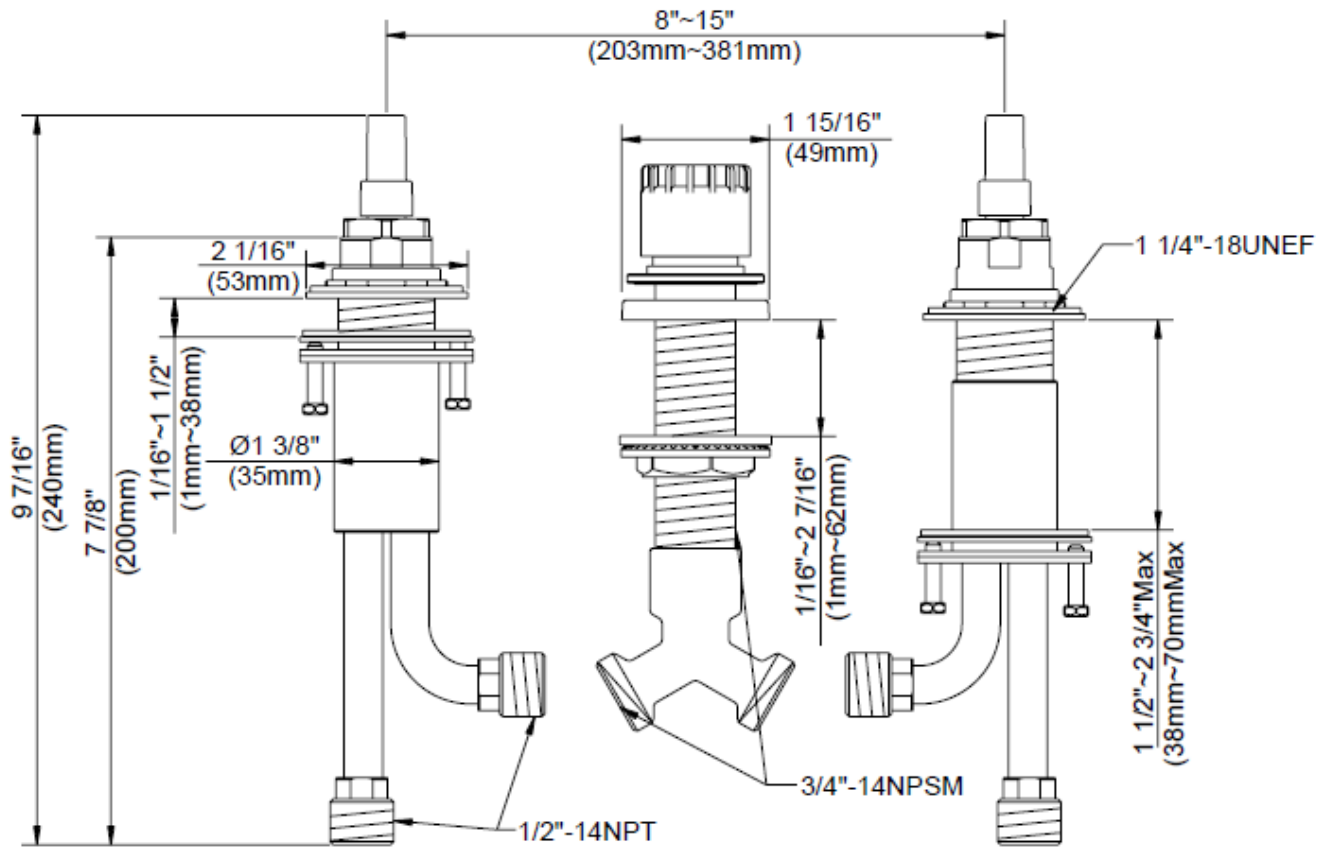

3 Hole Roman Tub Rough-In Valve

Robinetterie brute de baignoire romaine, 3 orifices
Válvula interior para bañera tipo romana de 3 agujeros

Product Specifications

341-R

Contact your sales representative for more information or visit our website at luxartcollection.com