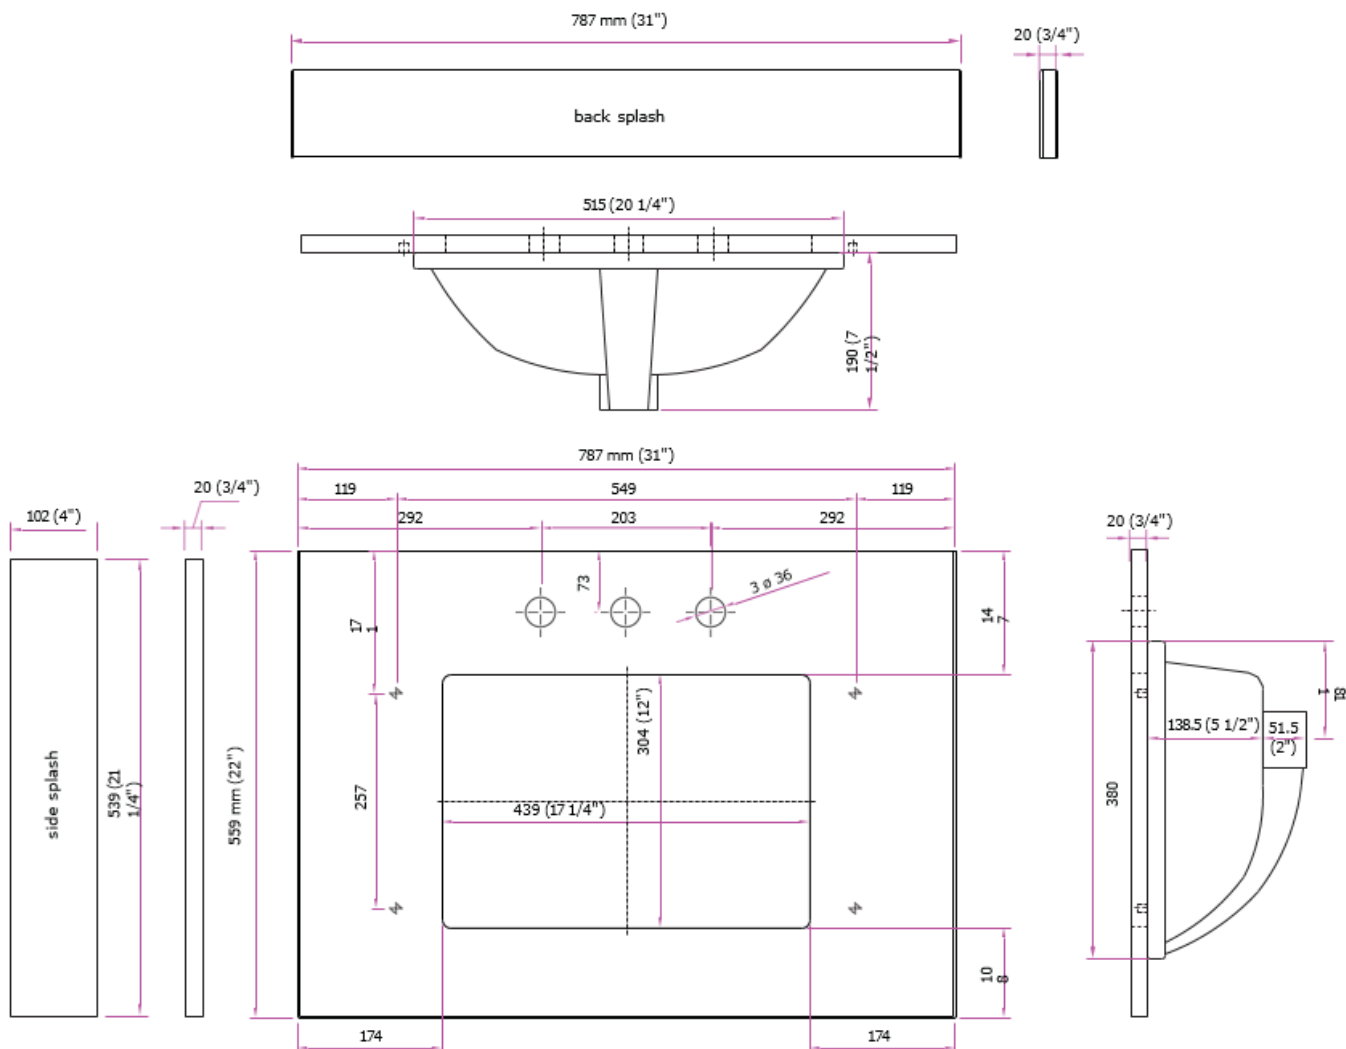

LUXART.

andressa®

Stone Vanity Top

LXVTQZ3122S-CV

QZ31228CV

Need Help? If you have any questions or concerns, please email: customerservice@luxartcollection.com.
Por favor. Si tiene alguna pregunta o duda, envíe un correo electrónico: customerservice@luxartcollection.com