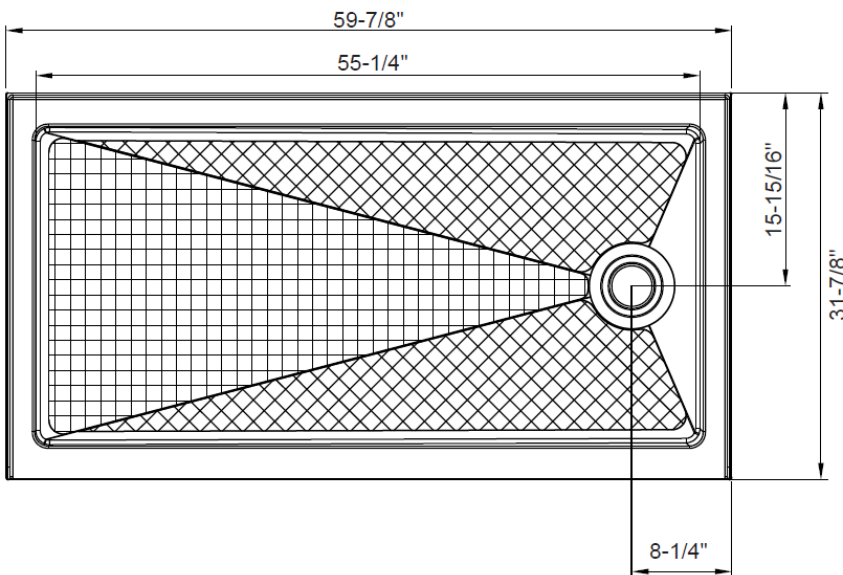

60" x 32" Rectangular Shower Base

Product Specifications

Features

- High gloss acrylic surface for a bright shine
- Easy to clean, scratch and stain resistant
- Reinforced, easy-to-step over threshold
- Spacious slip resistant area for showering
- Easy to install for both new construction and remodel projects
- Screw flange direct to stud, no T-brace or clips required
- Covered with protective film to maintain finish during installation
- 5-Year Consumer, 2-Year Commercial Limited Warranty
- Meets ANSI and CSA Standards

Overall Size: 59-7/8" x 31-7/8" x 2-5/8"

Drain Placement: Right

Material: High Gloss Acrylic

LXSB6032R-W

All dimensions listed are nominal. Luxart® reserves the right to make product and material changes at any time without notice.