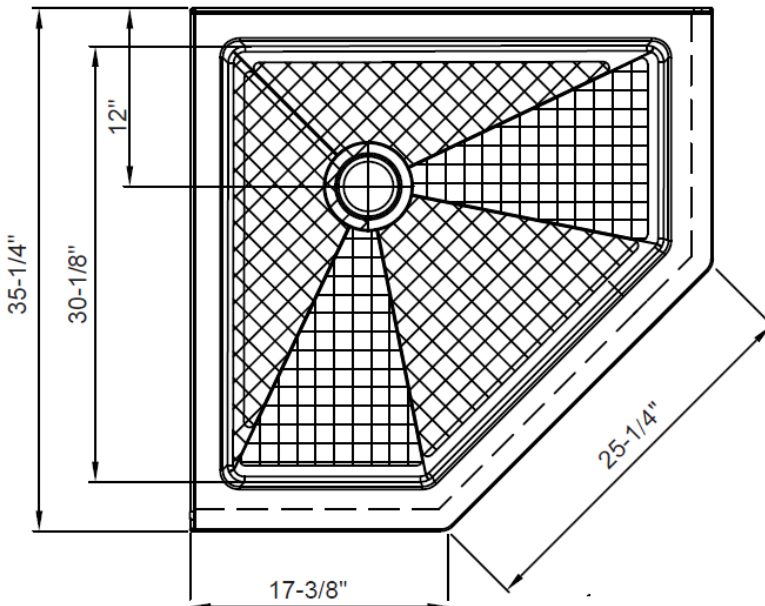

36" x 36" Neo-Angle Shower Base

Product Specifications

Features

- High gloss acrylic surface for a bright shine
- Easy to clean, scratch and stain resistant
- Reinforced, easy-to-step over threshold
- Spacious slip resistant area for showering
- Easy to install for both new construction and remodel projects
- Screw flange direct to stud, no T-brace or clips required
- Covered with protective film to maintain finish during installation
- 5-Year Consumer, 2-Year Commercial Limited Warranty
- Meets ANSI and CSA Standards

Overall Size: 35-1/4" x 35-1/4" x 2-5/8"

Drain Placement: Center

Material: High Gloss Acrylic

LXSB3636NA-W

All dimensions listed are nominal. Luxart® reserves the right to make product and material changes at any time without notice.