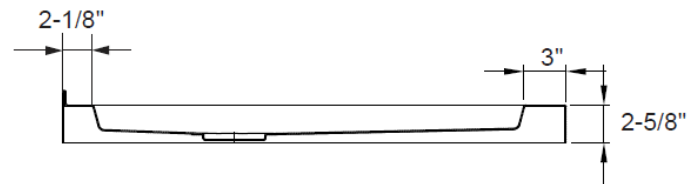

36" x 36" Neo-Angle Shower Base

Product Specifications

Features

- High gloss acrylic surface for a bright shine
- Easy to clean, scratch and stain resistant
- Reinforced, easy-to-step over threshold
- Spacious slip resistant area for showering
- Easy to install for both new construction and remodel projects
- Screw flange direct to stud, no T-brace or clips required
- Covered with protective film to maintain finish during installation
- 5-Year Consumer, 2-Year Commercial Limited Warranty
- Meets ANSI and CSA Standards

Overall Size: 35-1/4" x 35-1/4" x 2-5/8"

Drain Placement: Center

Material: High Gloss Acrylic

LXSB3636NA-W

All dimensions listed are nominal. Luxart® reserves the right to make product and material changes at any time without notice.