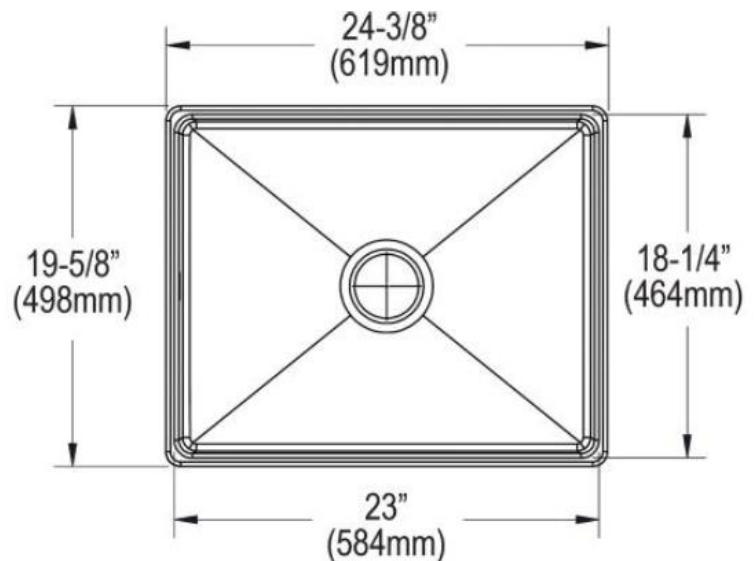

Overall Size: 24-3/8" x 19-5/8" x 10-1/8"

Bowl Dimensions: 23" x 18-1/4"

Bowl Depth: 9-1/8"

Minimum Cabinet Size: 27"

Drain Opening: 3-1/2"

Drain Placement: Center

Installation Type: Apron Front

Material: Fireclay

USE SINK AS CUTOUT TEMPLATE

LXFC2520WH

Optional Accessories

- Bottom Basin Rack: LXLKBG2217SS
- Basket Strainer: LX105, LX125, LX120, LX100
- Soap Dispenser: CSD, LCSD, LGLSD

For cutout measurement: Use sink in sink box.