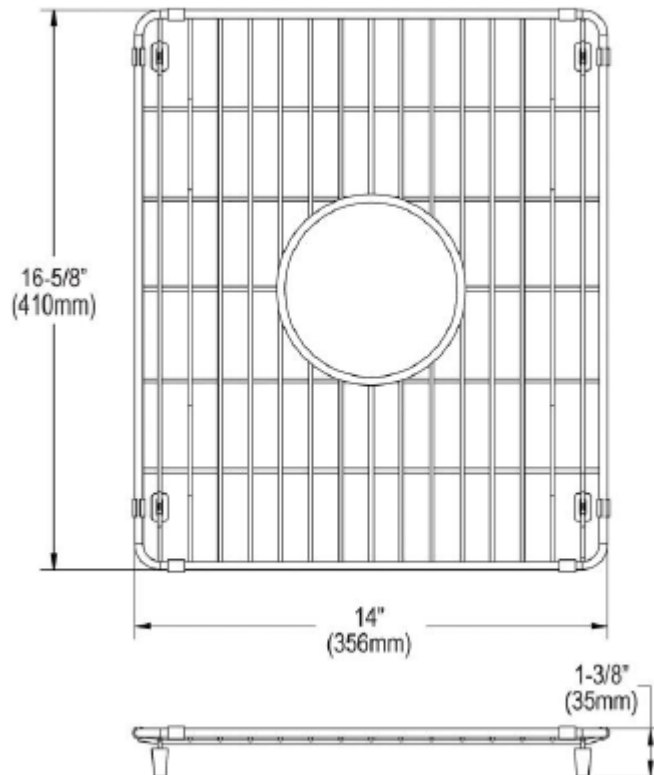

Sink Bottom Grid

Product Specifications

Features

- Custom designed to protect and cover the bottom of your sink
- Properly positioned opening for convenient access to drain or disposer
- Built from solid stainless steel to resist corrosion and provide years of service

Overall Size: 14" x 16-5/8" x 1-3/8"

Drain Placement: Center

Material: Stainless Steel

LXBG1417SS

All dimensions listed are nominal. Luxart® reserves the right to make product and material changes at any time without notice.