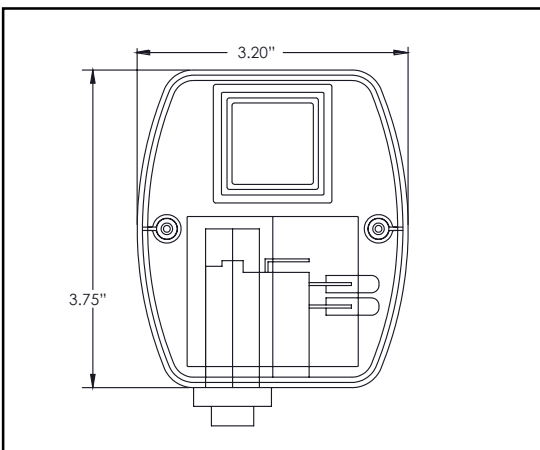

Air Switch

Product Specifications

Operates the On/Off function of a Garbage Disposal, Jetted Tub, Instant Hot Water or Water Chiller with an Air Button installed at sink or tub.

Features:

- Easy to install – no hard wire
- Dust, corrosion, heat and moisture resistant
- Designed to withstand 220 F ambient conditions
- Compatible with most 120V, 12 AMP appliances/15 AMP outlets
- Latching on/off switch function
- Safe from accidental touch switching
- Decorator button colors to match sinks, countertops and much more

LX944600-CP

Dimensions:

Warranty: See warranty information for more details.

Contact your sales representative for more information or visit our website at luxartcollection.com

Air Switch

Product Specifications