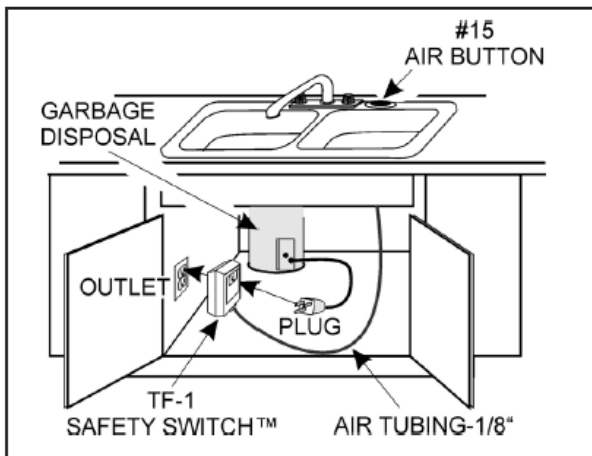

Air Switch

Product Specifications

Operates the On/Off function of a Garbage Disposal, Jetted Tub, Instant Hot Water or Water Chiller with an Air Button installed at sink or tub.

Features:

- Easy to install – no hard wire
- Dust, corrosion, heat and moisture resistant
- Designed to withstand 220 F ambient conditions
- Compatible with most 120V, 12 AMP appliances/15 AMP outlets
- Latching on/off switch function
- Safe from accidental touch switching
- Decorator button colors to match sinks, countertops and much more

Contact your sales representative for more information or visit our website at luxartcollection.com

Air Switch

Product Specifications

Page 3 of 3

LX944600

Typical Installation:

GARBAGE DISPOSAL APPLICATION

PLUG-IN JETTUB APPLICATION

- Drill 1-3/8" countertop hole for button
- Eliminates need for an electrical wall switch
- Simplifies first time garbage disposal installations
- Operates on 120V household wall receptacle

Contact your sales representative for more information or visit our website at luxartcollection.com