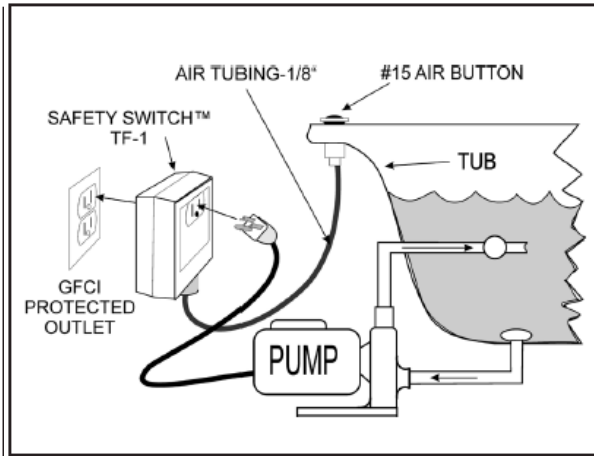

Air Switch

Product Specifications

Operates the On/Off function of a Garbage Disposal, Jetted Tub, Instant Hot Water or Water Chiller with an Air Button installed at sink or tub.

Features:

- Easy to install – no hard wire
- Dust, corrosion, heat and moisture resistant
- Designed to withstand 220 F ambient conditions
- Compatible with most 120V, 12 AMP appliances/15 AMP outlets
- Latching on/off switch function
- Safe from accidental touch switching
- Decorator button colors to match sinks, countertops and much more

Contact your sales representative for more information or visit our website at luxartcollection.com

Air Switch

Product Specifications

Page 3 of 3

LX944600

Typical Installation:

GARBAGE DISPOSAL APPLICATION

PLUG-IN JETTUB APPLICATION

- Drill 1-3/8" countertop hole for button
- Eliminates need for an electrical wall switch
- Simplifies first time garbage disposal installations
- Operates on 120V household wall receptacle

Contact your sales representative for more information or visit our website at luxartcollection.com