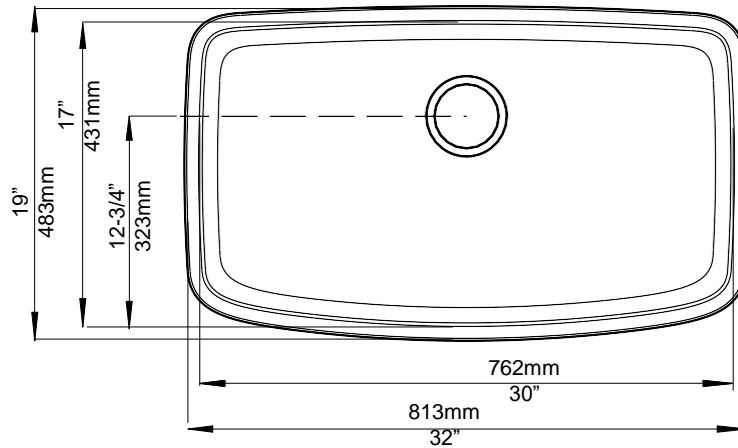

SILGRANIT® Single Bowl Undermount

LUXART®

Product Specifications

Contact your sales representative for more information or visit our website at luxartcollection.com