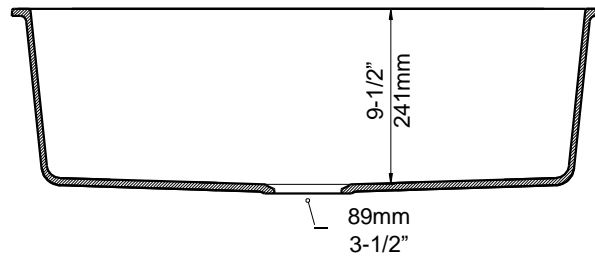

SILGRANIT® Single Bowl Undermount

LUXART®

Product Specifications

Contact your sales representative for more information or visit our website at luxartcollection.com