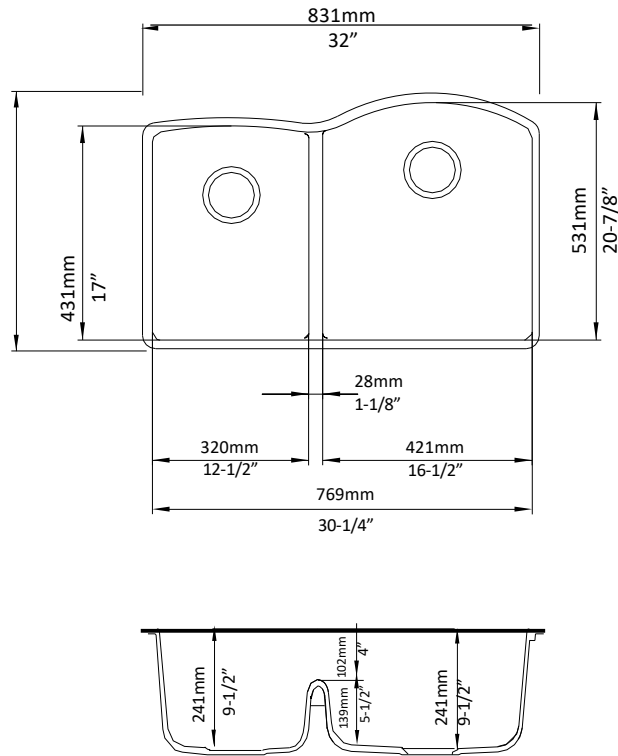

Model LX441598 shown in ANTHRACITE
** basket strainer not included*

FEATURES

- New low divide adds functionality and convenience
- Required outside cabinet: 36"
- 80% solid granite
- Heat resistant up to 536°F
- Unsurpassed cleanability backed by industry leading 7 patents!
- Resistant to scratches, stains and all household acids and alkali solutions
- Template provided with approximate 1/8" reveal
- Undermount clips included
- Limited lifetime warranty

OPTIONAL ACCESORIES

- Celcon Disposal Flange with Strainer/Stopper: LX125
- Celcon Basket Strainer: LX105

CODE/STANDARDS COMPLIANCE

ANSI Z124.6-97
IAPMO/UPC listed

NOMINAL DIMENSIONS

OVERALL	CUTOUT SIZE	BOWL DEPTH		DRAIN DIAMETER
		LEFT	RIGHT	
32"X20-7/8"	Template provided with approximate 1/8" reveal	9-1/2"	9-1/2"	3-1/2"

DFX cutout templates available on our website

All dimensions listed are nominal. Luxart® reserves the right to make product and material changes at any time without notice.

Contact your sales representative for more information or visit our website at luxartcollection.com

SILGRANIT®

Double Bowl 40/60 Offset Low Divide Undermount

Product Specifications

Contact your sales representative for more information or visit our website at luxartcollection.com