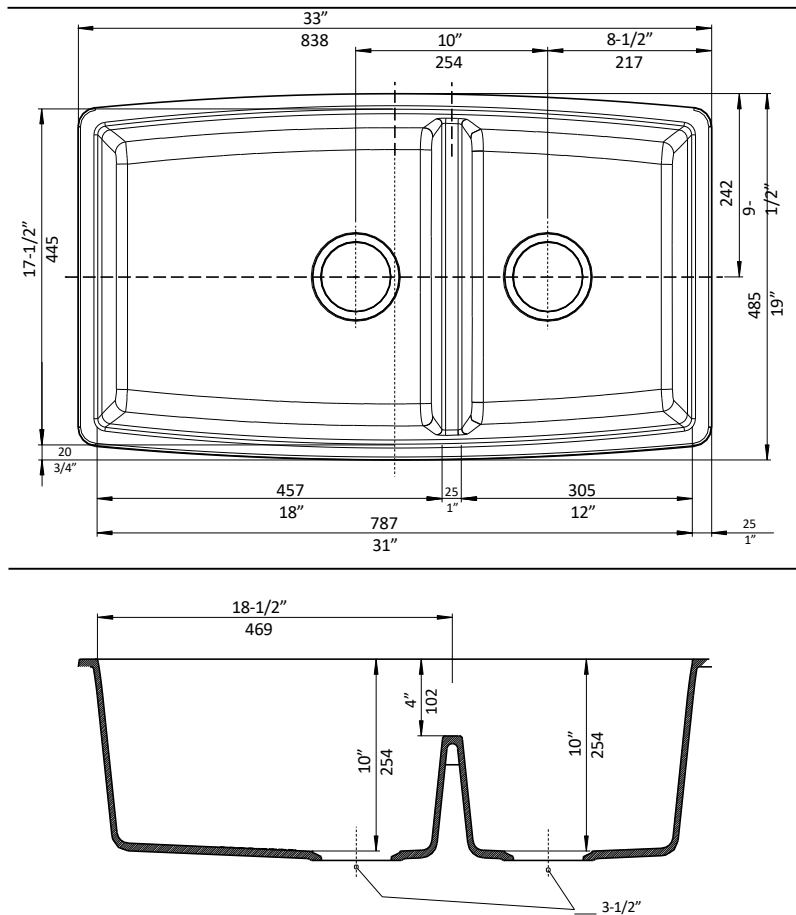

SILGRANIT®

LUXART.

Double Bowl 60/40 Low Divide Undermount

Product Specifications

Contact your sales representative for more information or visit our website at luxartcollection.com

Revised 5/26/2021