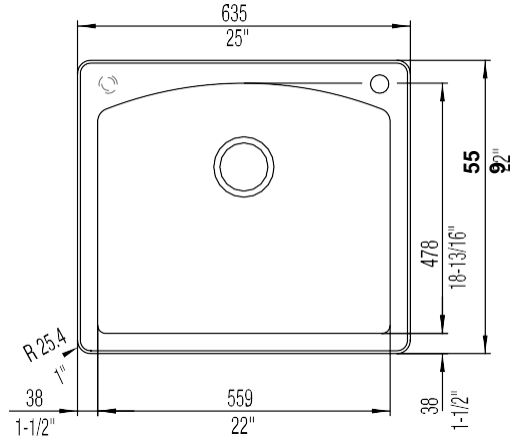

Model LX440210 shown in ANTHRACITE
* basket strainer not included

FEATURES

- Required outside cabinet: 24" (drop-in), 27" (undermount)
- 80% solid granite
- Heat resistant up to 536°F
- Unsurpassed cleanability backed by industry leading 7 patents!
- Resistant to scratches, stains and all household acids and alkali solutions
- Template provided with approximate 1/8" reveal
- Undermount clips NOT included
- 1/2" deck thickness
- Versatile dual deck design can be installed as a drop-in or undermount
- Limited lifetime warranty

OPTIONAL ACCESORIES

- Celcon Disposal Flange with Strainer/Stopper: LX125
- Celcon Basket Strainer: LX105

CODE/STANDARDS COMPLIANCE

ANSI Z124.6-97
IAPMO/UPC listed

NOMINAL DIMENSIONS

OVERALL	CUTOUT SIZE	BOWL DEPTH	DRAIN DIAMETER
25"X22"	24-1/4"x21-1/4"	10"	3-1/2"

DFX cutout templates available on our website

All dimensions listed are nominal. Luxart® reserves the right to make product and material changes at any time without notice.

Contact your sales representative for more information or visit our website at luxartcollection.com

SILGRANIT® Single Bowl Dual Mount

Product Specifications

KNOCKOUT HOLE LOCATIONS
Pre-drilled for single-hole faucet.

Contact your sales representative for more information or visit our website at luxartcollection.com