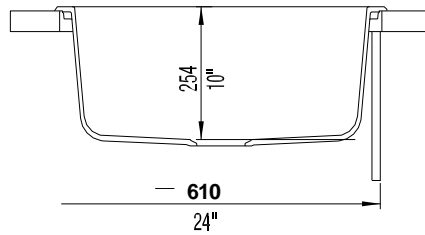

Product Specifications

KNOCKOUT HOLE LOCATIONS
Pre-drilled for single-hole faucet.

Contact your sales representative for more information or visit our website at luxartcollection.com