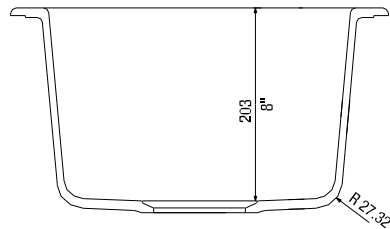

SILGRANIT® Bar Sink Dual Mount

LUXART®

Product Specifications

Contact your sales representative for more information or visit our website at luxartcollection.com