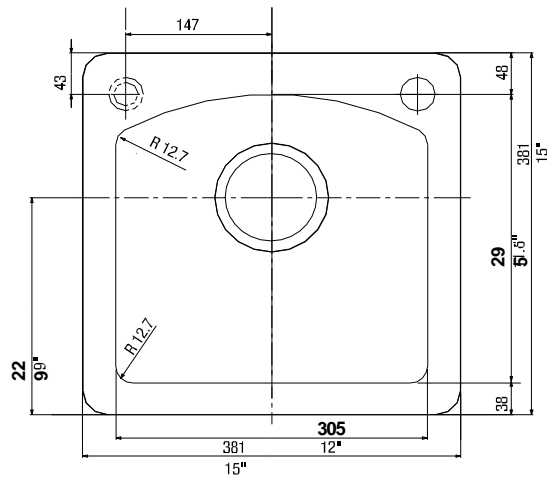

SILGRANIT® Bar Sink Dual Mount

LUXART®

Product Specifications

Contact your sales representative for more information or visit our website at luxartcollection.com