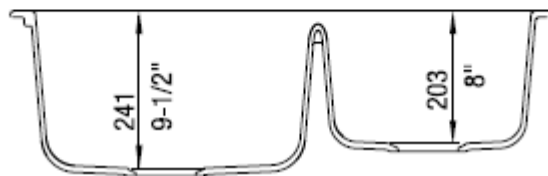

SILGRANIT®

LUXART.

Double Bowl 60/40 Offset Undermount

Product Specifications

Contact your sales representative for more information or visit our website at luxartcollection.com

Revised 5/26/2021