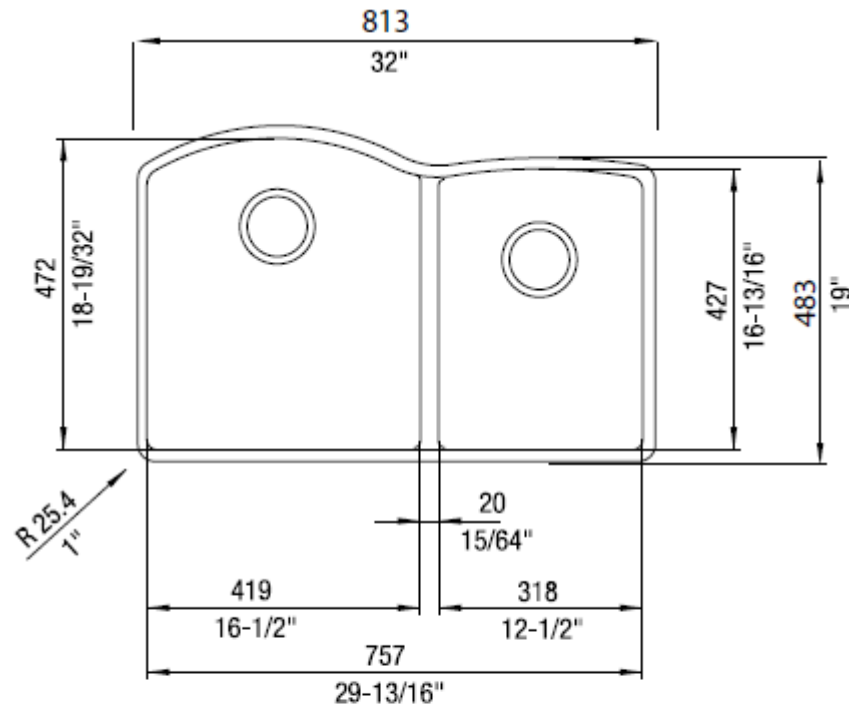

SILGRANIT®

LUXART.

Double Bowl 60/40 Offset Undermount

Product Specifications

Contact your sales representative for more information or visit our website at luxartcollection.com

Revised 5/26/2021