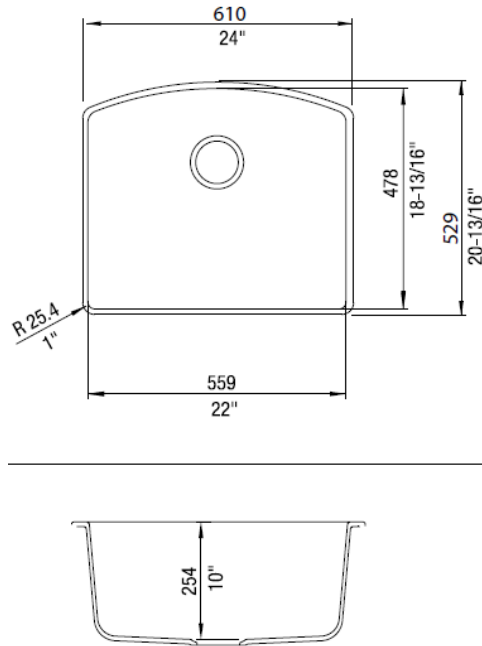

SILGRANIT® Single Bowl Undermount

L U X A R T.

Product Specifications

Contact your sales representative for more information or visit our website at luxartcollection.com

Revised 5/26/2021