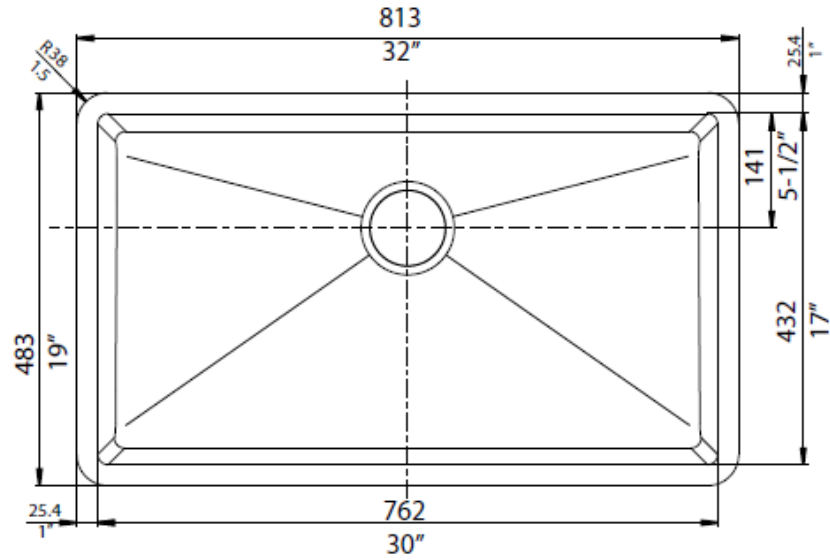

SILGRANIT® Single Bowl Undermount

LUXART®

Product Specifications

Contact your sales representative for more information or visit our website at luxartcollection.com