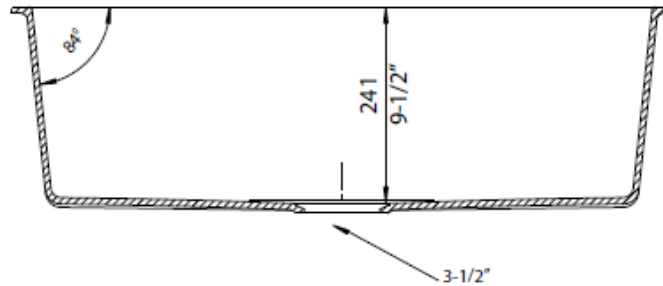

SILGRANIT® Single Bowl Undermount

LUXART®

Product Specifications

Contact your sales representative for more information or visit our website at luxartcollection.com