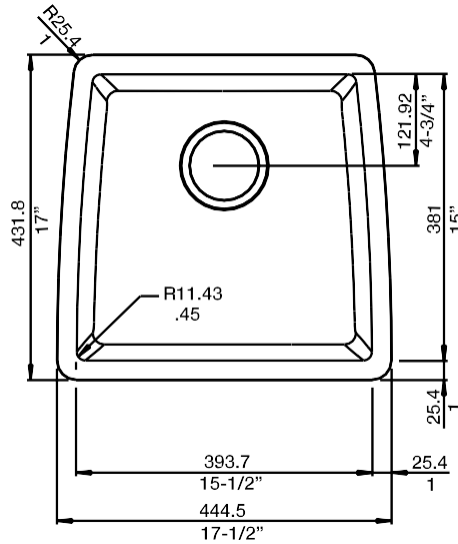

SILGRANIT® Single Bowl Undermount

LUXART®

Product Specifications

Contact your sales representative for more information or visit our website at luxartcollection.com