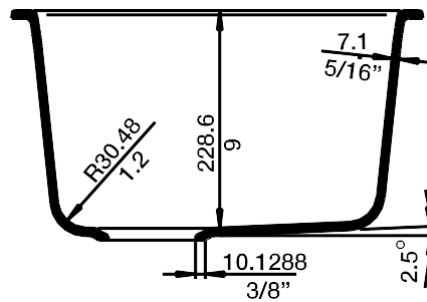

SILGRANIT® Single Bowl Undermount

LUXART®

Product Specifications

Contact your sales representative for more information or visit our website at luxartcollection.com