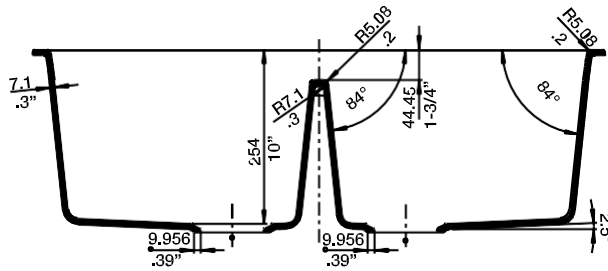

SILGRANIT® Double Bowl 50/50 Undermount

LUXART®

Product Specifications

Contact your sales representative for more information or visit our website at luxartcollection.com