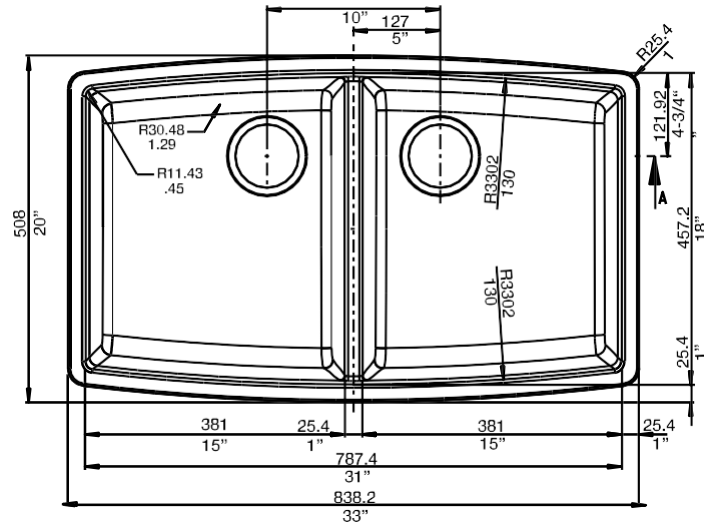

SILGRANIT® Double Bowl 50/50 Undermount

LUXART®

Product Specifications

Contact your sales representative for more information or visit our website at luxartcollection.com