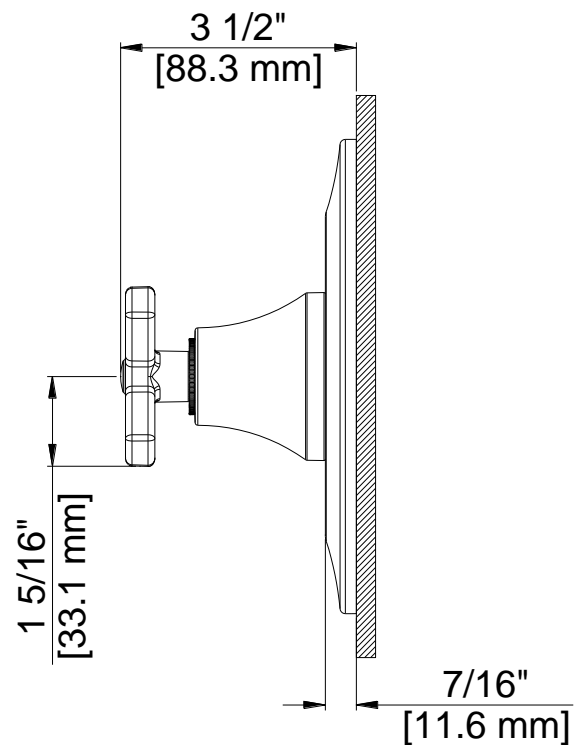

Valve Only Trim

Garniture robinet seulement
Pieza exterior para válvula

Product Specifications

LUXART®

Gioviale®

GV516TLSHV-CP
GV516TLSHV-BN
GV516TLSHV-BLM

Contact your sales representative for more information or visit our website at luxartcollection.com

Revised 3/25/2021