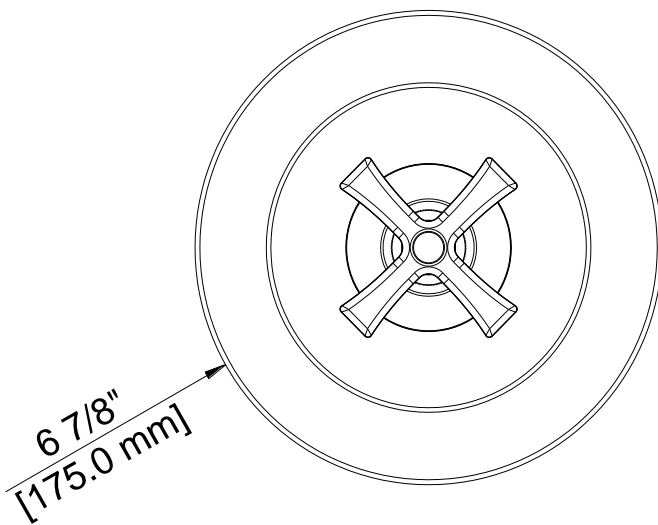

Valve Only Trim

Garniture robinet seulement
Pieza exterior para válvula

Product Specifications

LUXART®

Gioviale®

GV516TLSHV-CP
GV516TLSHV-BN
GV516TLSHV-BLM

Contact your sales representative for more information or visit our website at luxartcollection.com

Revised 3/25/2021