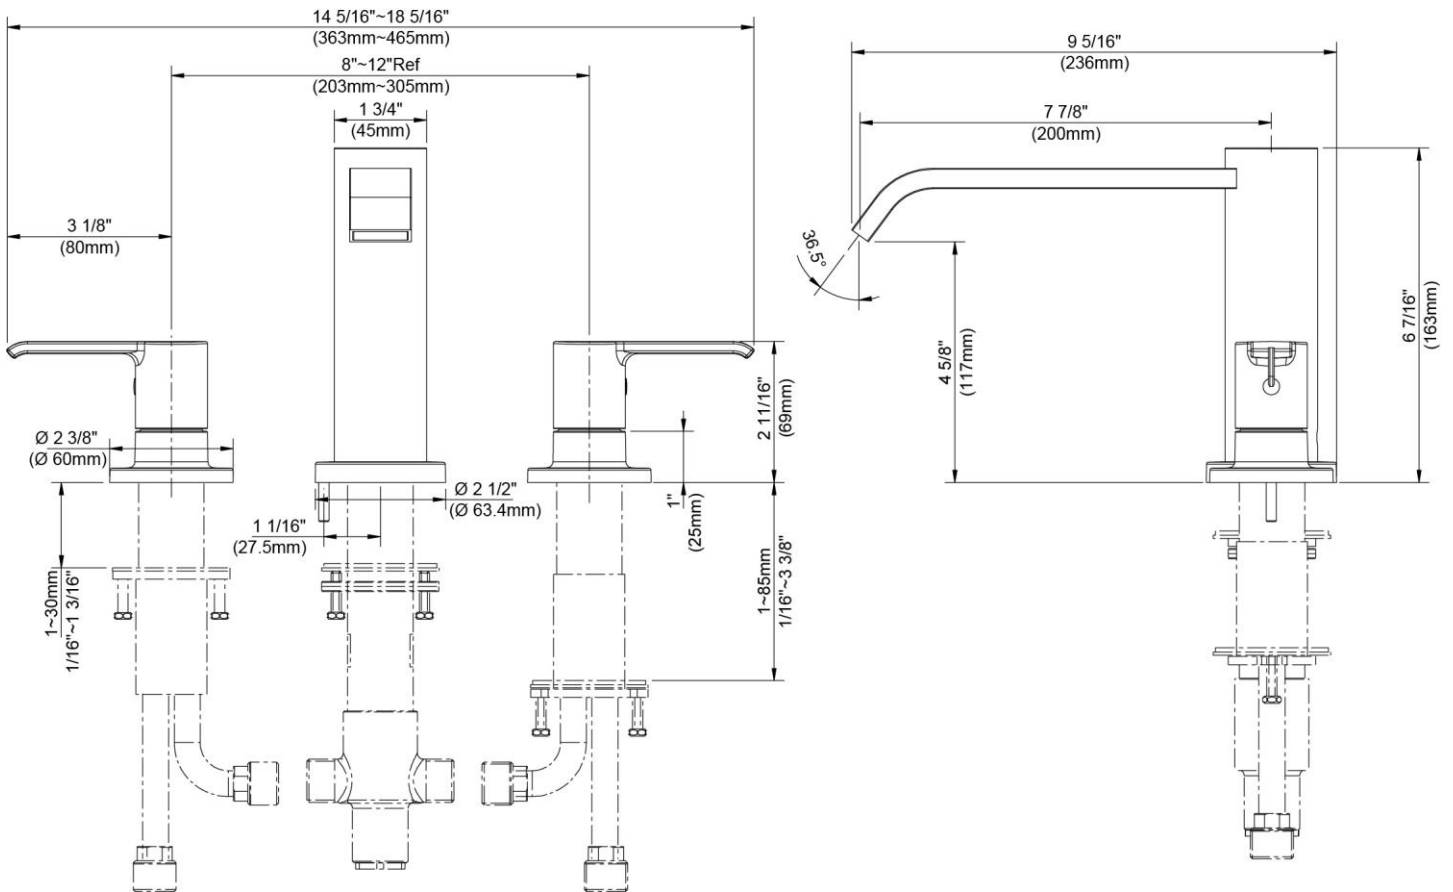

3 Hole Roman Tub Trim

Garniture de baignoire romaine à 3 orifices

Piezas exteriores para bañera tipo romana de 3 agujeros

Product Specifications

LUXART®

Beauty in every detail.™

debutante®

DB341-CP

DB341-BN

DB341-PBB

Contact your sales representative for more information or visit our website at luxartcollection.com

Revised 1/26/2022