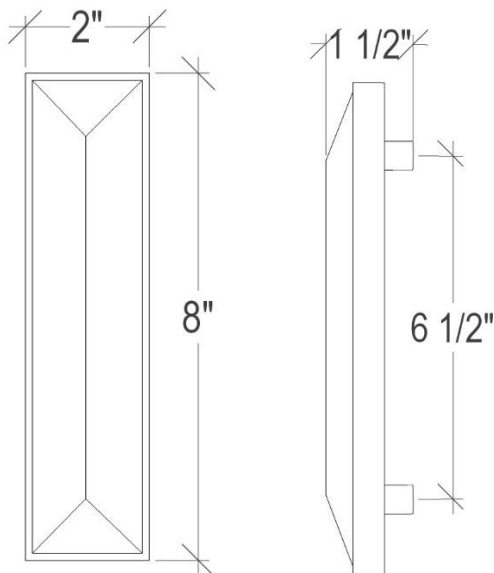

WARRANTY

Linkasink warranties our product to be free from manufacturing defect for the life of the product. Warranty does not cover improper care, neglect, abuse, or normal wear-and-tear.

Dimensions are approximate