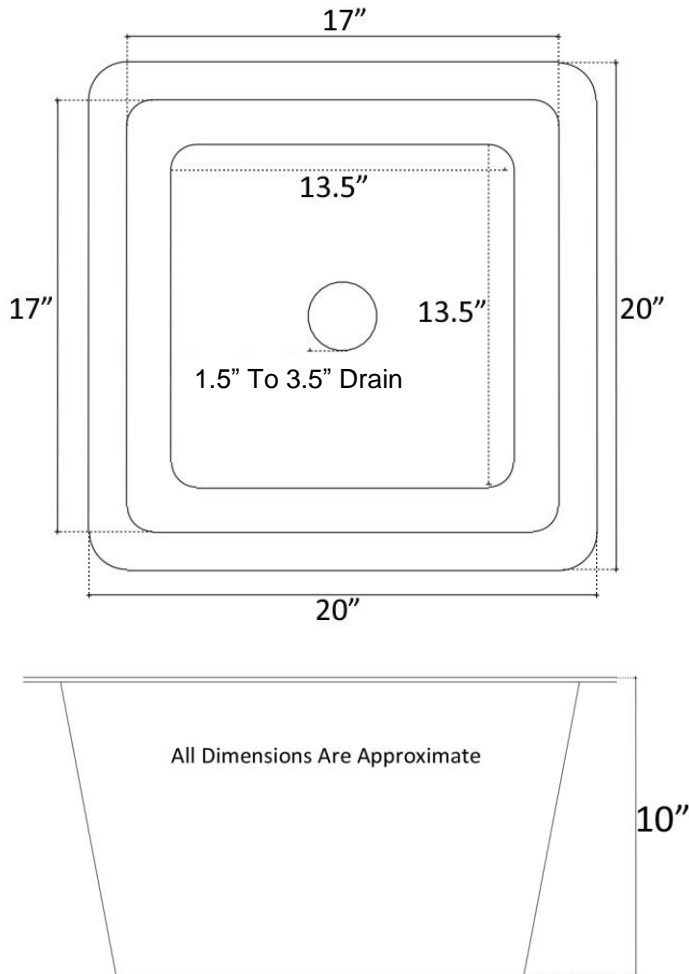

**Description:**

- Mosaic Interior
- Drop-In or Undermount
- Drain Flange grouted into place, tail piece and additional parts are shipped with sink

**Available Finishes (Rim):**

- DB** Dark Bronze
- WC** Weathered Copper
- PN** Polished Nickel
- PW** Pewter
- SN** Satin Nickel

**Specify When Ordering:**

<b>- Drain Model # &amp; Finish</b>	
- Standard Drain Included	
<b>D001</b>	2" Bar Drain
<b>D003</b>	3.5" Basket Strainer
<b>D004</b>	Grid Strainer
<b>D005</b>	Lift and Turn
<b>D006</b>	Pop-Up with Lift Rod
<b>D007</b>	Disposal Flange

**DIMENSIONS WILL VARY. DO NOT use this sheet as a guide for countertop cuts.**