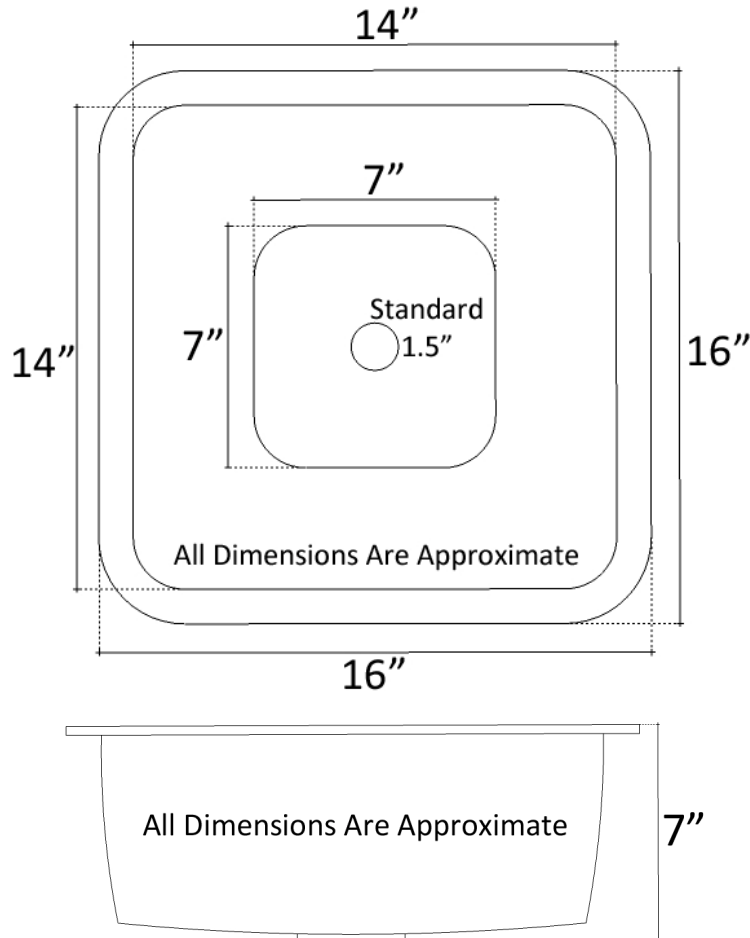

**Description:**

- Undermount, Drop-In or Vessel Mount
- Cast Bronze

**Available Finishes:**

<b>AB</b>	Anitque Bronze - Finished with a Black/Brown patina and coated with a paste wax - Has a living finish
<b>WB</b>	White Bronze - Not Plated in Nickel but has appearance of Brushed/ Satin Nickel
<b>PW</b>	Pewter

**Available Drains:**

<b>D004</b>	Grid Strainer
<b>D005</b>	Lift and Turn
<b>D006</b>	Pop-up w/ horizontal lift rod
<b>D101</b> <b>- D604</b>	Decorative Drain

**DIMENSIONS WILL VARY. DO NOT use this sheet as a guide for countertop cuts.**