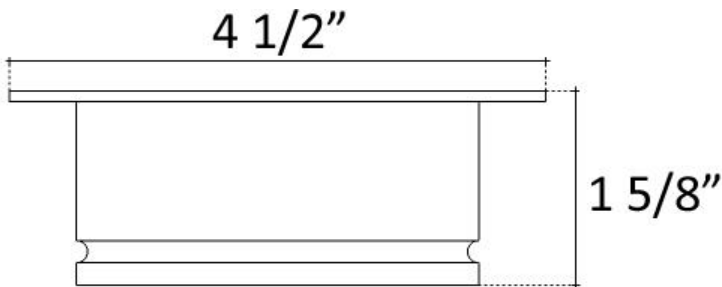

INSTALLATION

We recommend consulting a professional if you are unfamiliar with installing bathroom fixtures and plumbing. Linkasink accepts no liability for any damage to the floor, walls, plumbing, or personal injury during installation.

CARE

Use mild soap and water for everyday cleaning. Avoid any harsh abrasives, chemicals, and acidic cleaning products. A soft toothbrush may be used for more thorough cleaning, but be careful not to damage the plated finish. A paste wax may be applied periodically to protect the finish and help with water spotting.

WARRANTY

Linkasink warranties our product to be free from manufacturing defect for the life of the product. Warranty does not cover improper care, neglect or abuse.

DIMENSIONS WILL VARY

DO NOT use this sheet as a guide for countertop cuts. Due to the handmade nature of each product, templates are not provided.