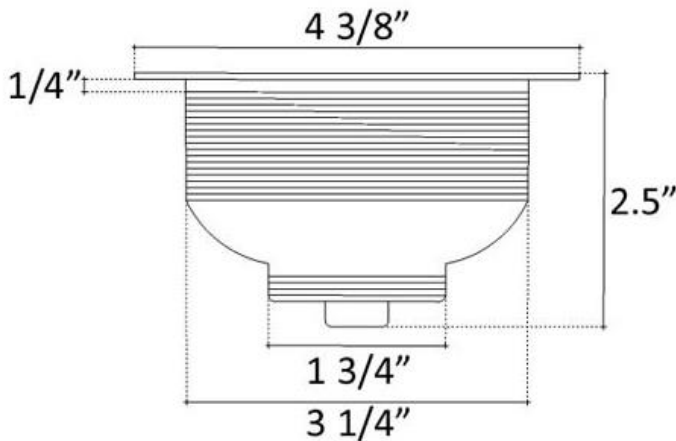

INSTALLATION

We recommend consulting a professional if you are unfamiliar with installing bathroom fixtures and plumbing. Linkasink accepts no liability for any damage to the floor, walls, plumbing, or personal injury during installation.

CARE

Use mild soap and water for everyday cleaning. Avoid any harsh abrasives, chemicals, and acidic cleaning products. A soft toothbrush may be used for more thorough cleaning, but be careful not to damage the plated finish. A paste wax may be applied periodically to protect the finish and help with water spotting.

WARRANTY

Linkasink warranties our product to be free from manufacturing defect for the life of the product. Warranty does not cover improper care, neglect or abuse.

DIMENSIONS WILL VARY

DO NOT use this sheet as a guide for countertop cuts. Due to the handmade nature of each product, templates are not provided.