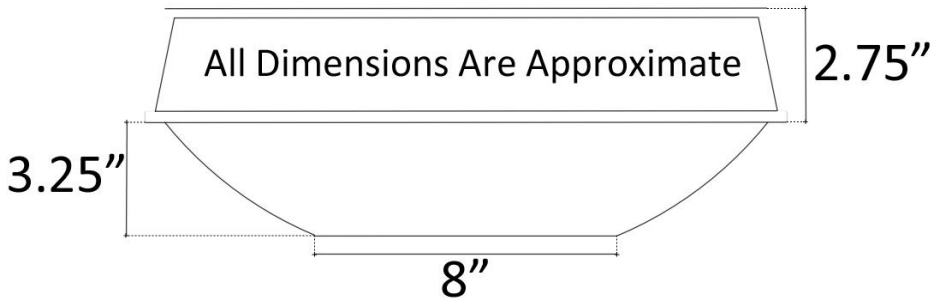

DIMENSIONS WILL VARY. **DO NOT** use this sheet as a guide for countertop cuts.