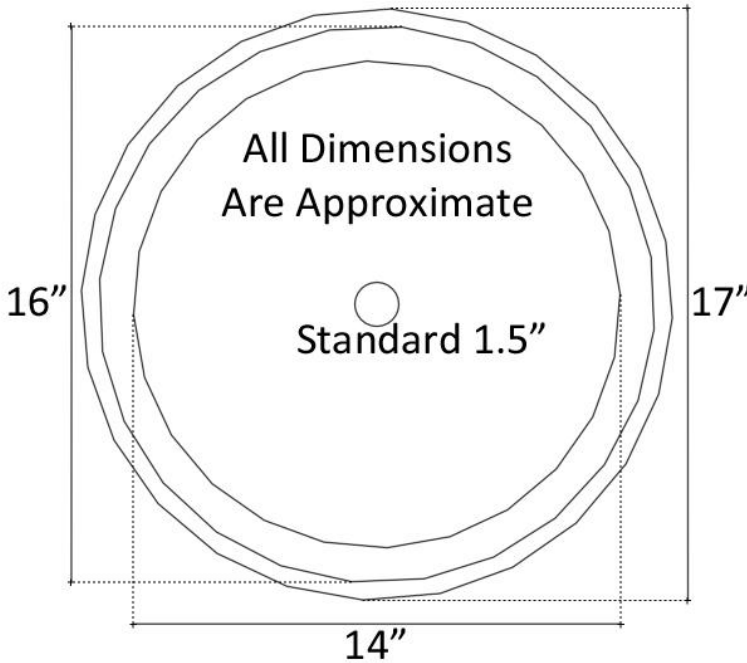

DIMENSIONS WILL VARY. **DO NOT** use this sheet as a guide for countertop cuts.