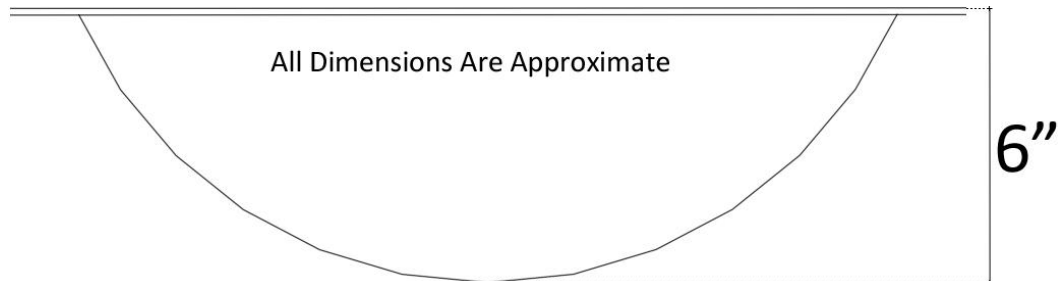

Description:

- Copper
- Drop-In or Undermount
- Use standard 1.5" drain
- Clean with mild soap
No abrasive chemicals

Available Finishes:

- DB** Dark Bronze
- WC** Weathered Copper
- PN** Polished Nickel
- SN** Satin Nickel
- PW** Pewter

Available Drains:

- D004** Grid Strainer
- D005** Lift and Turn
- D006** Pop-up w/ lift rod
- D101-** Decorative Drains
- D720**

DIMENSIONS WILL VARY. DO NOT use this sheet as a guide for countertop cuts.