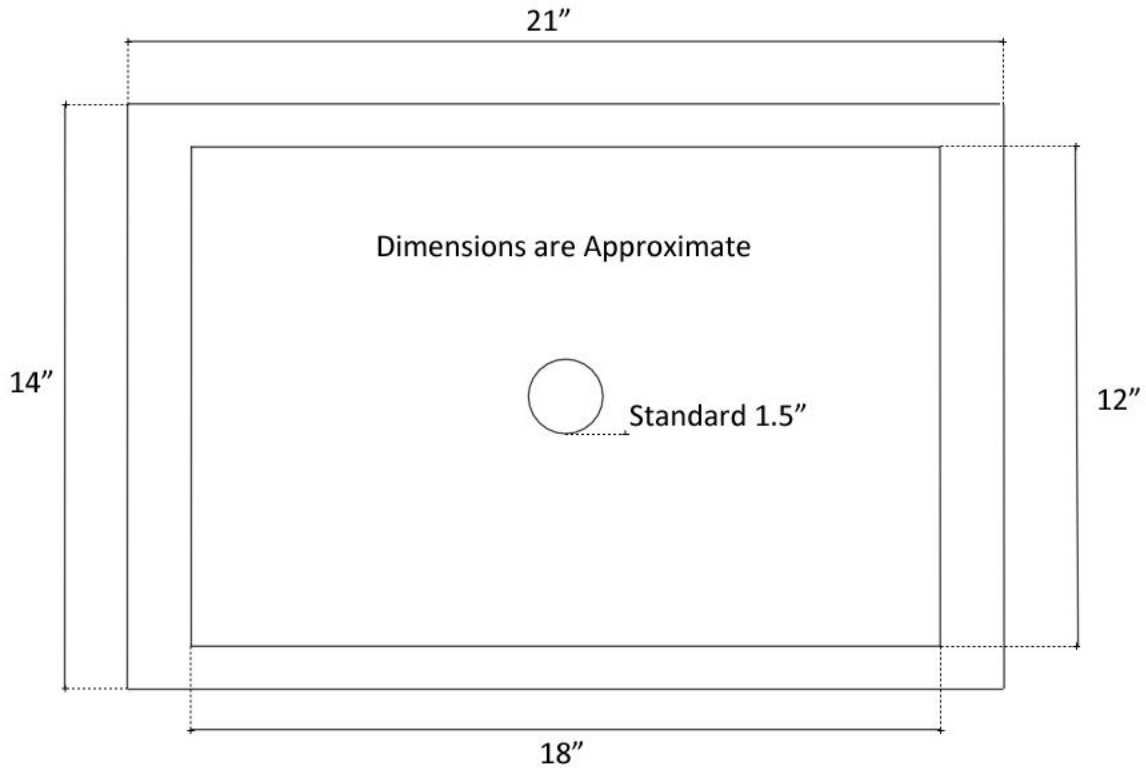

Description:

- Copper
- Drop-In or Undermount
- Use standard 1.5" drain
- Clean with mild soap
No abrasive chemicals

Available Finishes:

- DB** Dark Bronze
- WC** Weathered Copper
- PN** Polished Nickel
- SN** Satin Nickel
- PW** Pewter

Available Drains:

- D004** Grid Strainer
- D005** Lift and Turn
- D006** Pop-up w/ lift rod
- D101-** Decorative Drains
- D720**

DIMENSIONS WILL VARY. DO NOT use this sheet as a guide for countertop cuts.