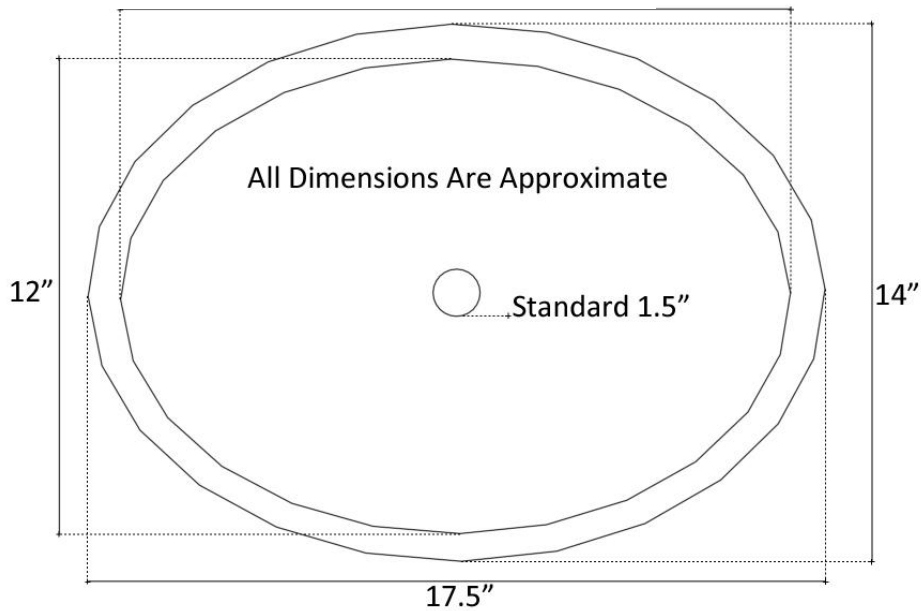

Description:

- Copper
- Drop-In or Undermount
- Use standard 1.5" drain
- Clean with mild soap
No abrasive chemicals

Available Finishes:

- DB** Dark Bronze
- WC** Weathered Copper
- PN** Polished Nickel
- SN** Satin Nickel

Available Drains:

- D004** Grid Strainer
- D005** Lift and Turn
- D006** Pop-up w/ lift rod
- D101-** Decorative Drains
- D720**

DIMENSIONS WILL VARY. DO NOT use this sheet as a guide for countertop cuts.