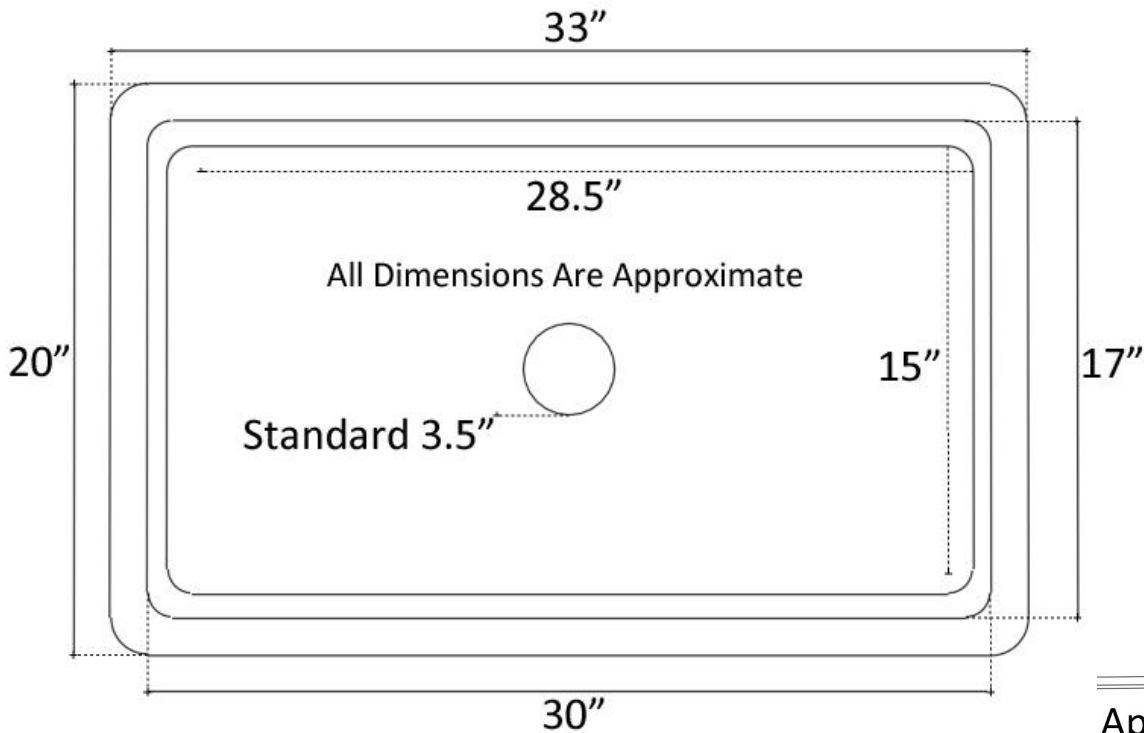

Description:

- Copper
- Undermount
- Use standard 3.5" drain
- Clean with mild soap
No harsh chemicals

Available Finishes:

- DB** Dark Bronze
- WC** Weathered Copper

Available Drains:

- D003** Basket Strainer
- D007** Disposal Flange

DIMENSIONS WILL VARY. DO NOT use this sheet as a guide for countertop cuts.