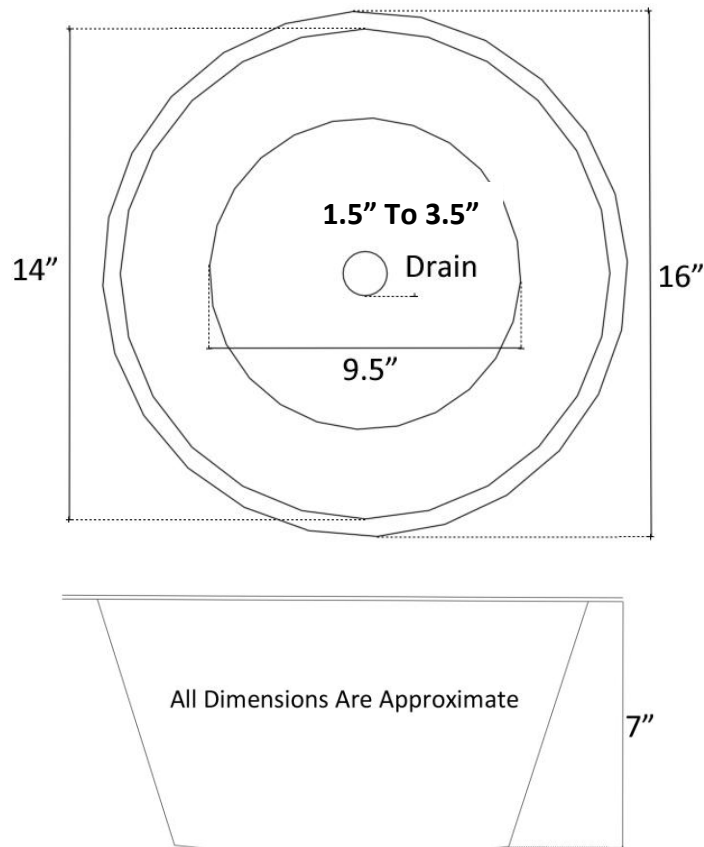

Description:

- Stainless Steel
- Drop-In or Undermount
- Use standard 1.5" drain
can be punched to 2" or 3.5"
- Clean with mild soap
No abrasive chemicals

Available Finishes:

- SS** Satin Stainless Steel
- PS** Polished Stainless Steel

DIMENSIONS WILL VARY. DO NOT use this sheet as a guide for countertop cuts.