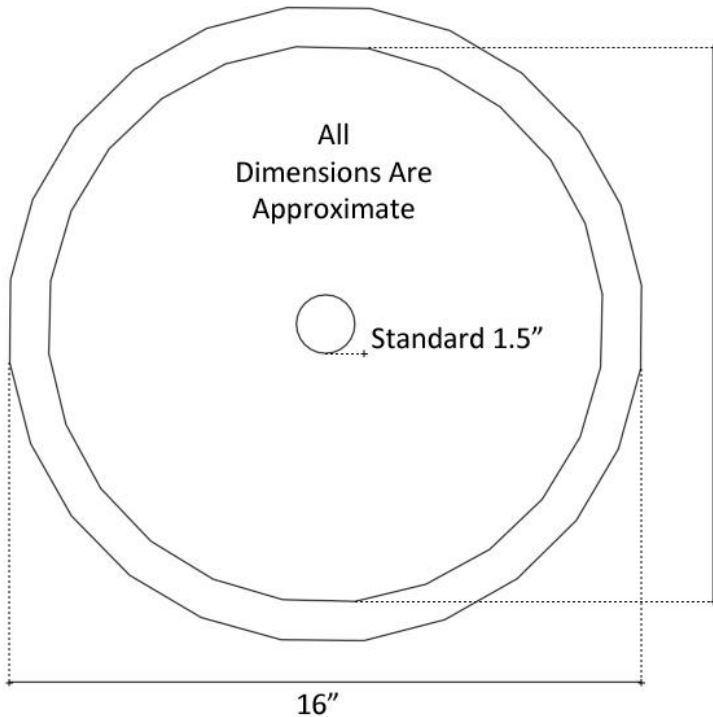

- D004 Grid Strainer
- D005 Lift and Turn
- D006 Pop-up w/ lift rod
- D101- Decorative Drains
- D720

DIMENSIONS WILL VARY. DO NOT use this sheet as a guide for countertop cuts.