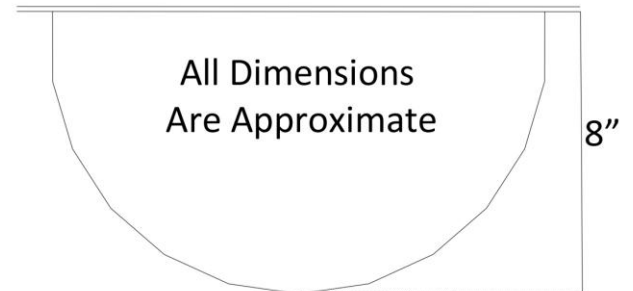

Description:

- Stainless Steel
- Drop-In or Undermount
- Use standard 1.5" drain
- Clean with mild soap
  No abrasive chemicals

Available Finishes:

- SS Satin Stainless Steel
- PS Polished Stainless Steel

Available Drains:

- D004 Grid Strainer
- D005 Lift and Turn
- D006 Pop-up w/ lift rod
- D101- Decorative Drains
- D720

DIMENSIONS WILL VARY. DO NOT use this sheet as a guide for countertop cuts.