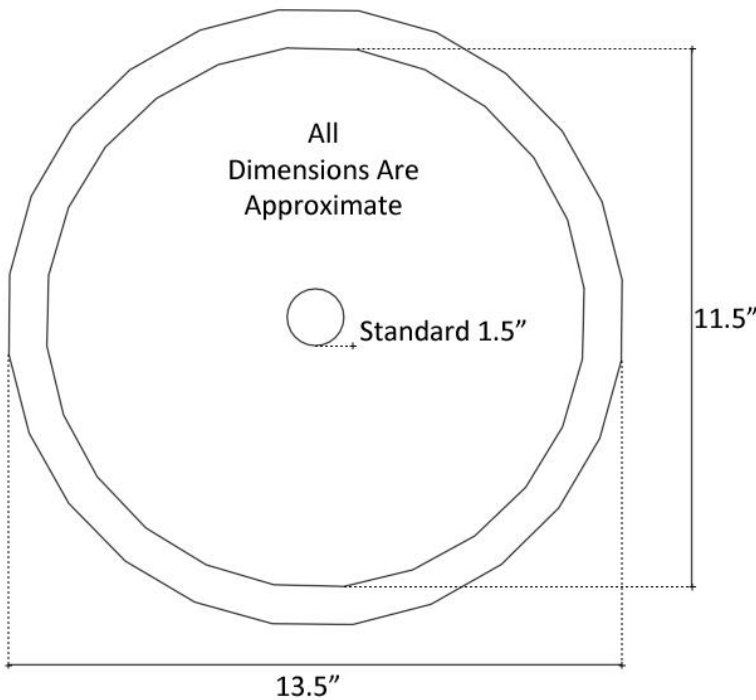

Description:

- Stainless Steel
- Drop-In or Undermount
- Use standard 1.5" drain
- Clean with mild soap
No abrasive chemicals

Available Finishes:

- SS** Satin Stainless Steel
- PS** Polished Stainless Steel

Available Drains:

- D004** Grid Strainer
- D005** Lift and Turn
- D006** Pop-up w/ lift rod
- D101-** Decorative Drains
- D720**

DIMENSIONS WILL VARY. DO NOT use this sheet as a guide for countertop cuts.