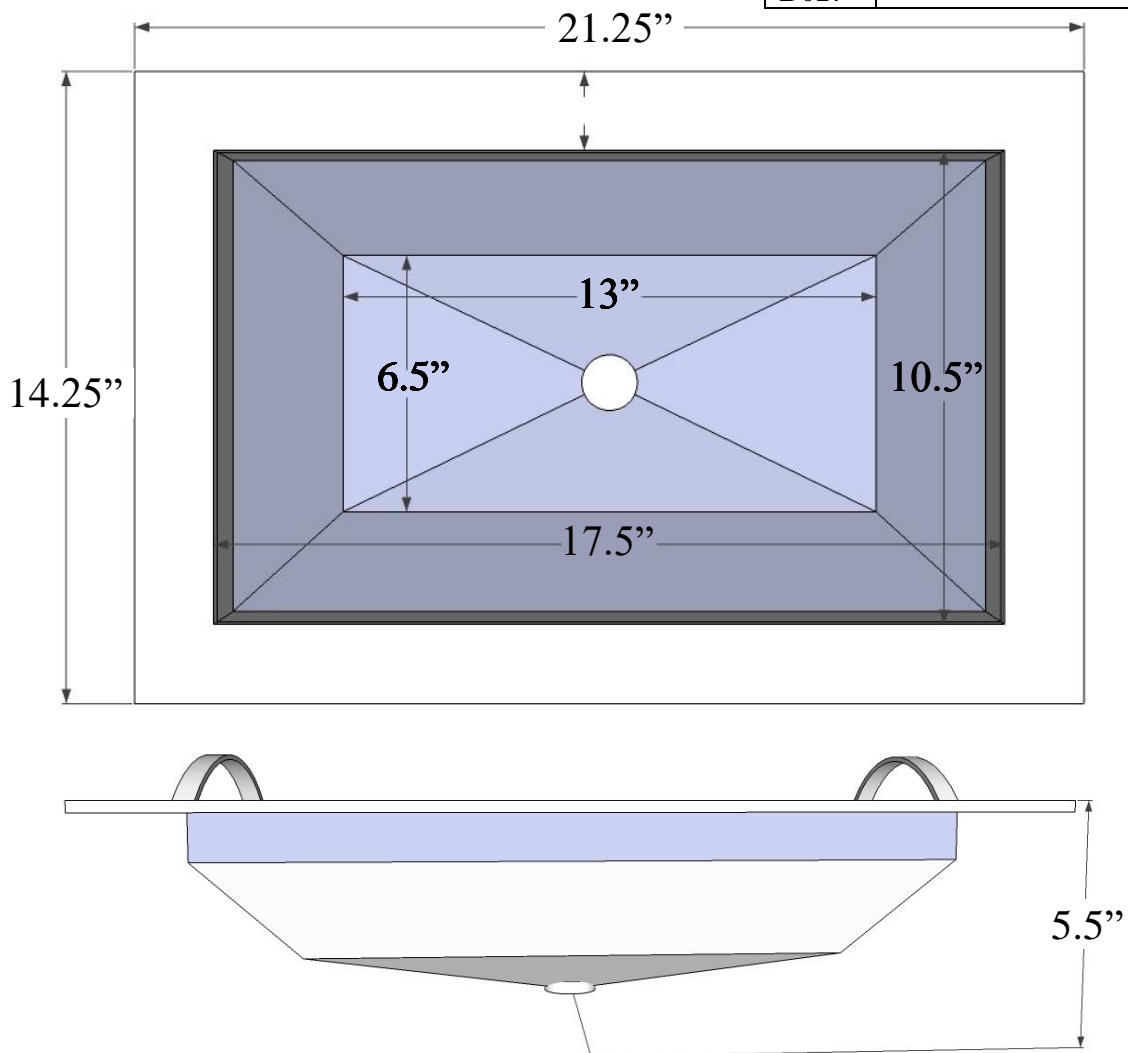

**Description:**

- Drop-In
- Stainless Steel Sink
- Brass Handles

**Available Finishes:**

SS	Satin Stainless Steel
PS	Polished Stainless Steel

**Available Drains:**

D004	Grid Strainer
D005	Lift and Turn
D006	Pop-up w/ horizontal lift rod
D101 - D720	Decorative Drain
D011- D017	Decorative Grid Strainers

**DIMENSIONS WILL VARY. DO NOT use this sheet as a guide for countertop cuts.**