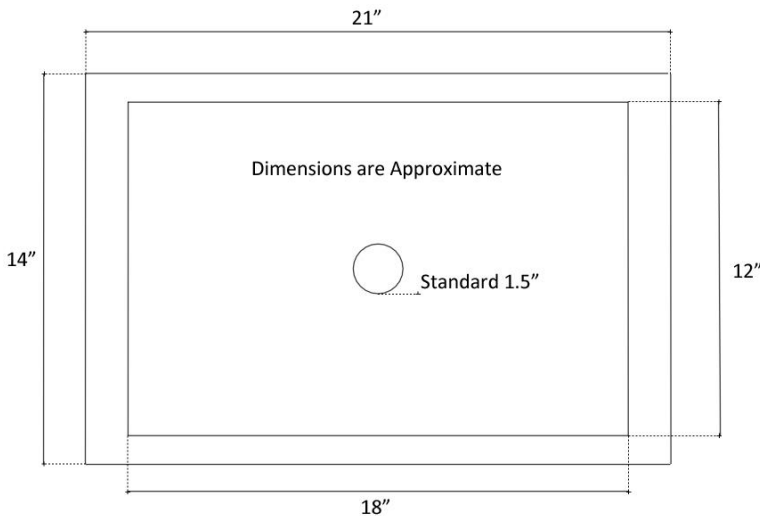

### DIMENSIONS WILL VARY

**DO NOT** use this sheet as a guide for countertop cuts. Due to the handmade nature of each product, templates are not provided.

All Dimensions Are Approximate

6"