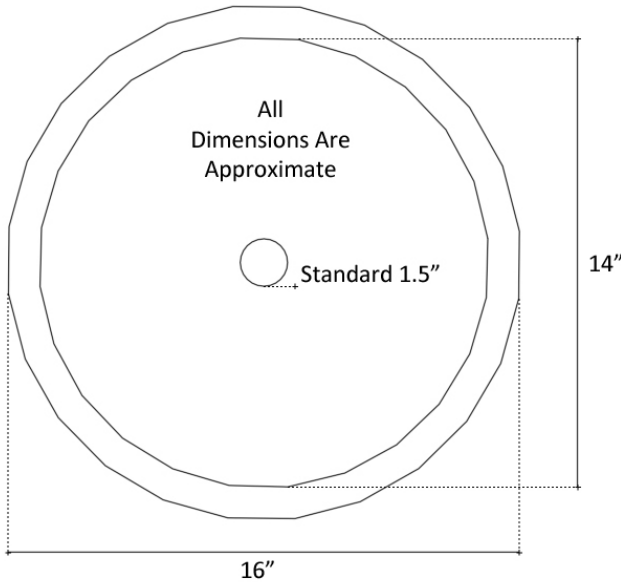

DIMENSIONS WILL VARY

DO NOT use this sheet as a guide for countertop cuts. Due to the handmade nature of each product, templates are not provided.