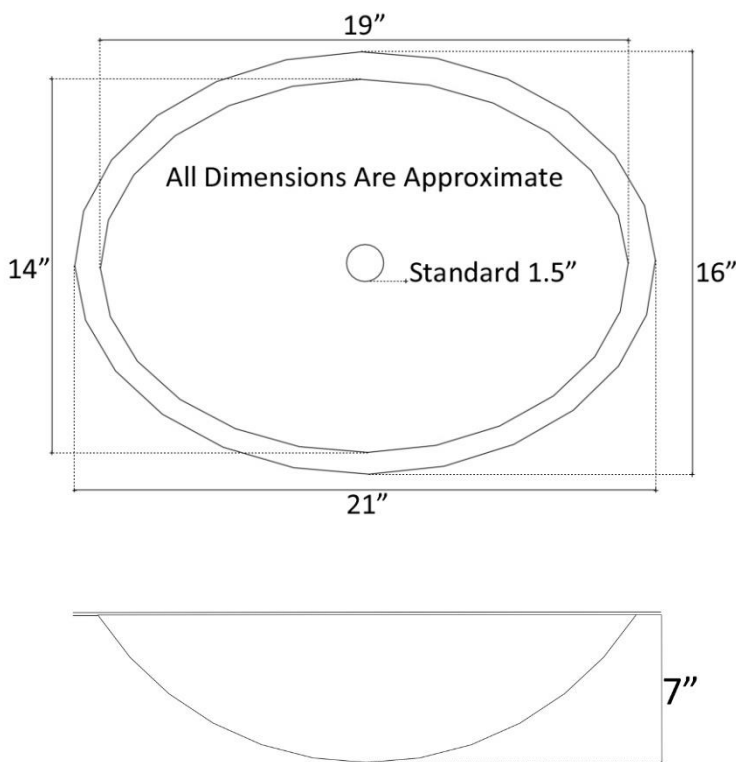

V004

LARGE OVAL MOSAIC

DETAILS

Mosaic Interior

Installation Type: Drop-In or Undermount

AVAILABLE FINISHES (RIM)

DB	Dark Bronze	Drain Flange grouted into place, tail piece and parts are shipped with sink.
WC	Weathered Copper	
PN	Polished Nickel	
SN	Satin Nickel	
UM	Undermount	

SPECIFY WHEN ORDERING

A	Single Color
AR	Single Color Random
B	Polka Dot
C	Star
D	Swirl
E	Windows
F	Confetti
FR	Random Confetti
G	Stripes

Tile Color By Number

Numbers are grouped by height. Only choose tiles with same height.	
1-12	Venetian Glass (call for pricing)
13-17	Tumbled Stone
18-20	Mother of Pearl

AVAILABLE DRAINS

D004	Grid Strainer
D005	Lift & Turn
D006	Pop-up w/ lift rod
D101-D720	Decorative Drains

INSTALLATION

Drain should be installed first.
DROP-IN: Cut opening large enough for the sink to be "dropped in" to countertop.
UNDERMOUNT: Cuts in countertop are up to the discretion of the installer. Clips or other installation method must be provided by the fabricator/installer.
Use 100% silicone to adhere sink to countertop.

CARE

Clean with mild soap. No abrasive chemicals

WARRANTY

Linkasink warranties our product to be free from manufacturing defect for the life of the product. Warranty does not cover abuse.

DIMENSIONS WILL VARY

DO NOT use this sheet as a guide for countertop cuts. Due to the handmade nature of each product, templates are not provided.